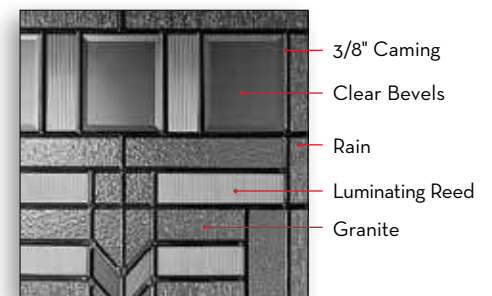

Glass size: 0764 / 2264 / 0764
with Custom Transom
Door: Fiberglass OAK40
Sidelite: Fiberglass OAK00

PRIVACY

● Privacy Guide. See pages 4 and 5.

Royston	0836*	2236*	0848	2248	0764*	2264	2208*	2215*	2515
Patina	■	■	■	■	■	■	■	■	■

NOTE: Custom transom and sidelites are available. Contact your local dealer for more information.
*Available with Solution Series frame.

Patina