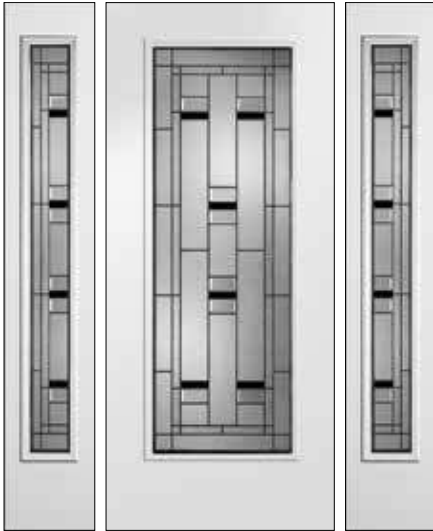

O764 / 2264 / O764