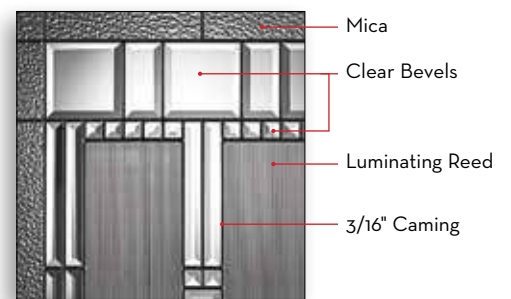

Patina

PRIVACY 7

● Privacy Guide. See pages 4 and 5.