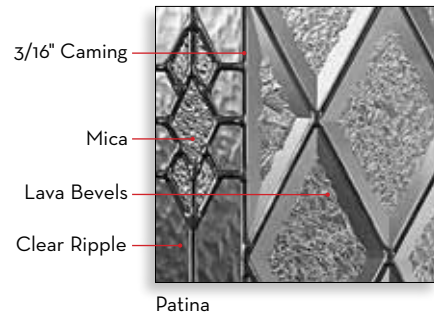

PRIVACY 8

● Privacy Guide. See pages 4 and 5.