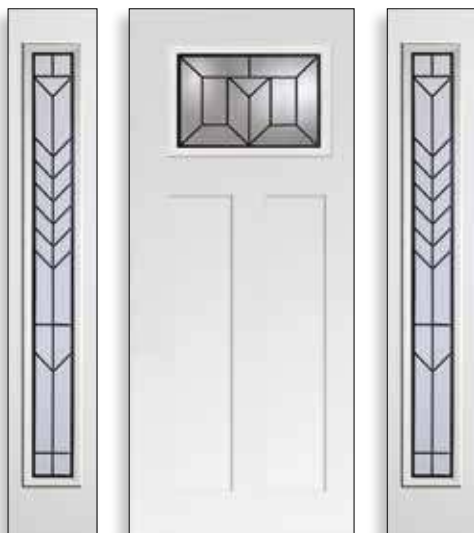

O764 / 2215 / O764