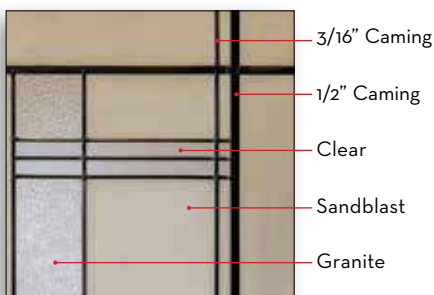

Shown in Patina

PRIVACY 7

● Privacy Guide. See pages 4 and 5.