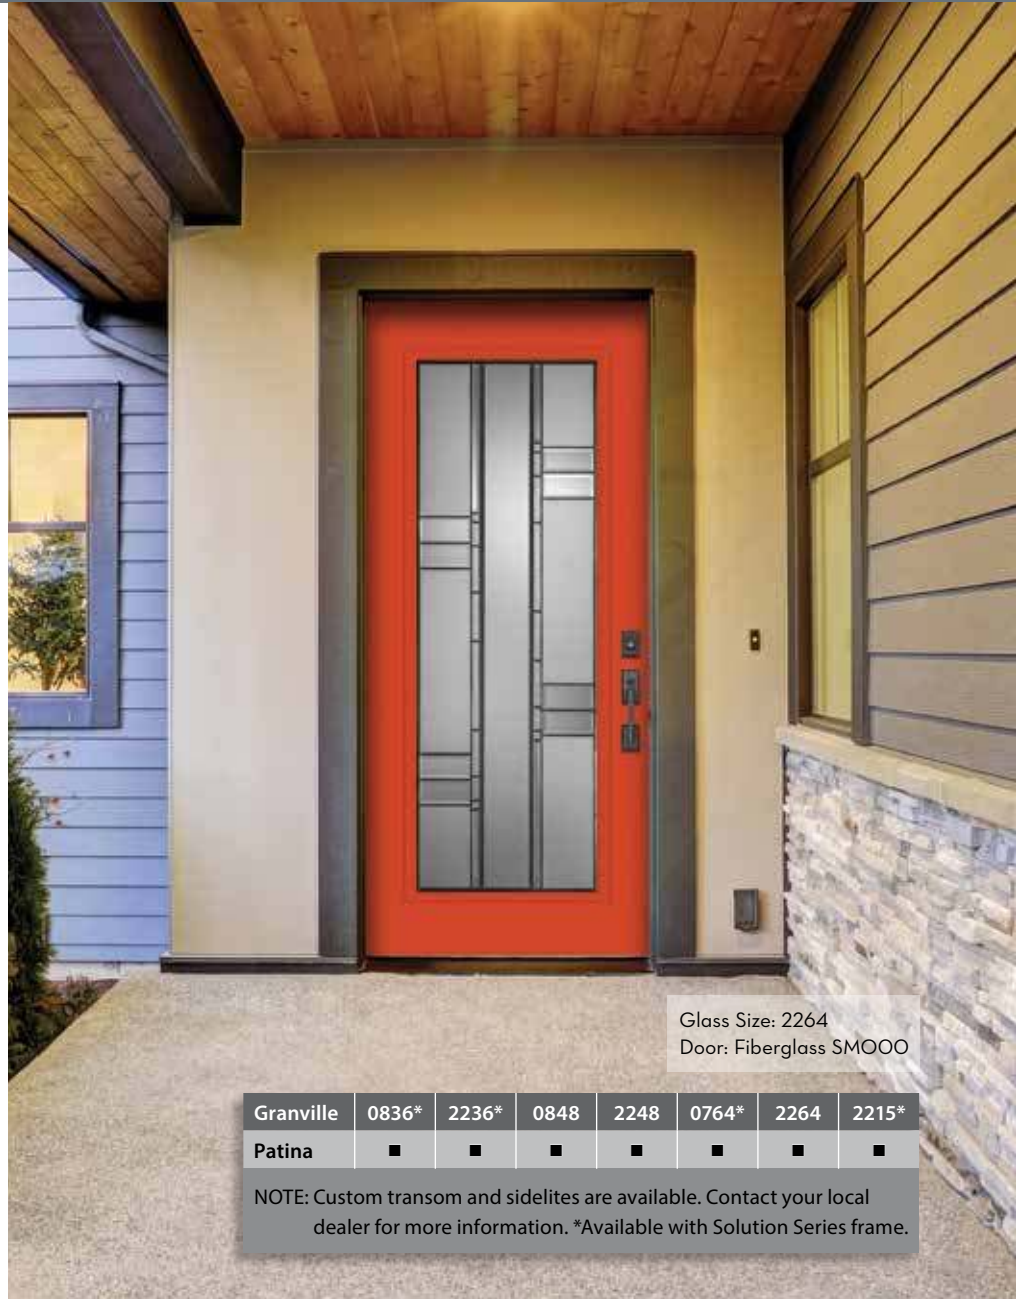

Glass Size: 2264
Door: Fiberglass SM000

Granville	O836*	2236*	O848	2248	O764*	2264	2215*
Patina	■	■	■	■	■	■	■

NOTE: Custom transom and sidelites are available. Contact your local dealer for more information. *Available with Solution Series frame.