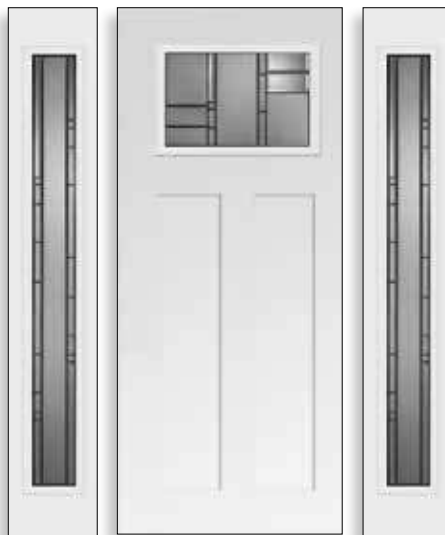

O764 / 2215 / O764