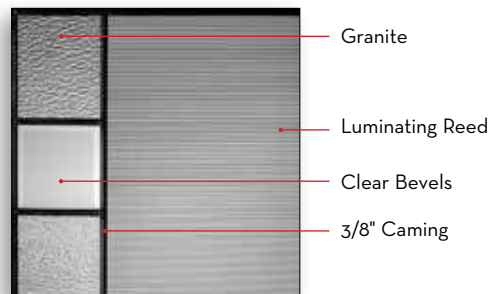

2236 / 2236 Zinc

0764 / 2215 Patina (x3)

2264 / 0764 Patina

0848 / 2248 / 0848 with Custom Transom Zinc

0764 / 2215 / 0764 Patina

Shown in Patina

Mainlites and Sidelites are reversible. Simply rotate the insert to create the look that works for you.