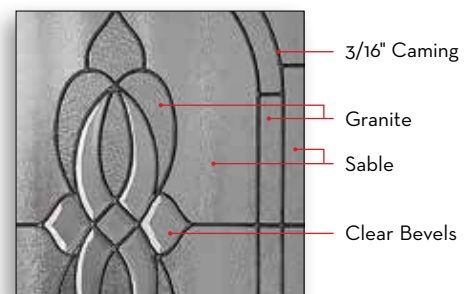

Shown in Patina