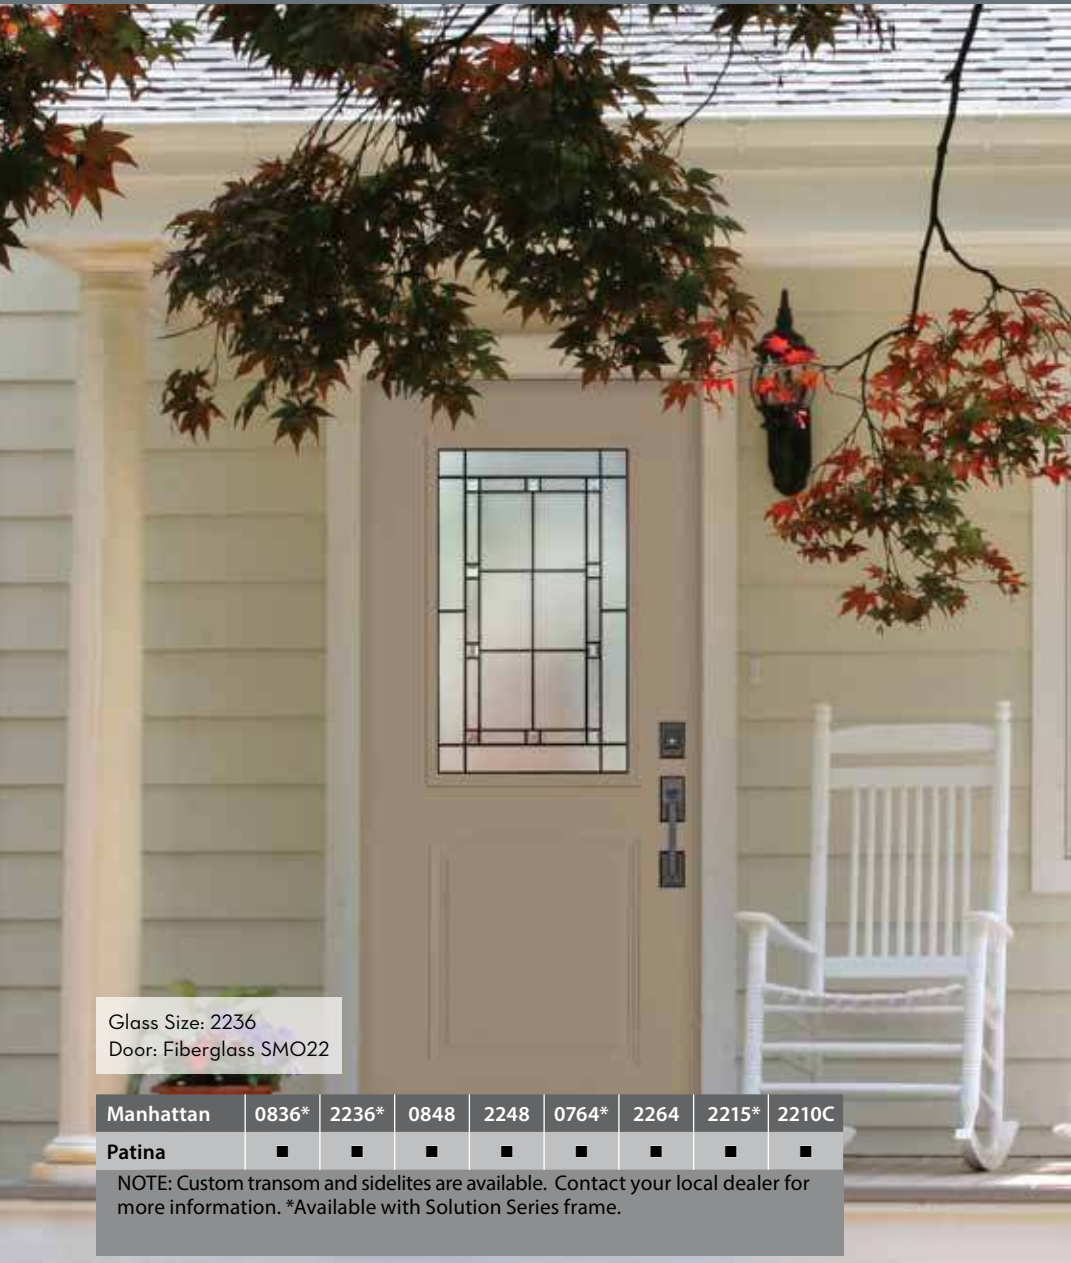

PRIVACY 5

● Privacy Guide. See pages 4 and 5.

† Swirl glass often contains small bubbles/surface imperfections. They are not considered defects. See page 6 for more information.

Patina

Manhattan

Glass Size: 2236
Door: Fiberglass SMO22