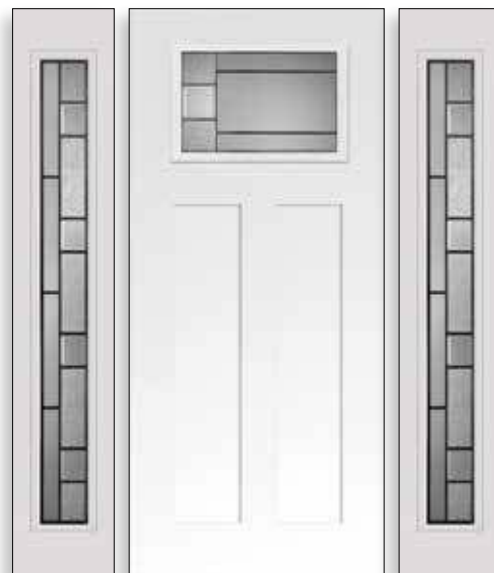

0764 / 2215 / 0764 Patina