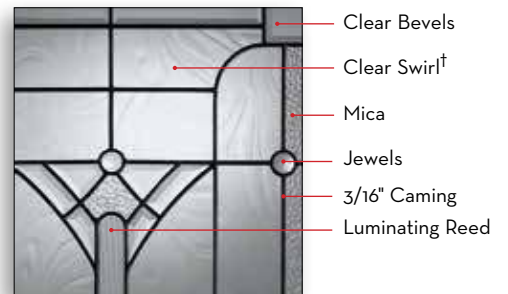

PRIVACY 5

● Privacy Guide. See pages 4 and 5.

† Swirl glass often contains small bubbles/surface imperfections. They are not considered defects. See page 6 for more information.

Patina

Manhattan

Glass Size: 2236
Door: Fiberglass SMO22