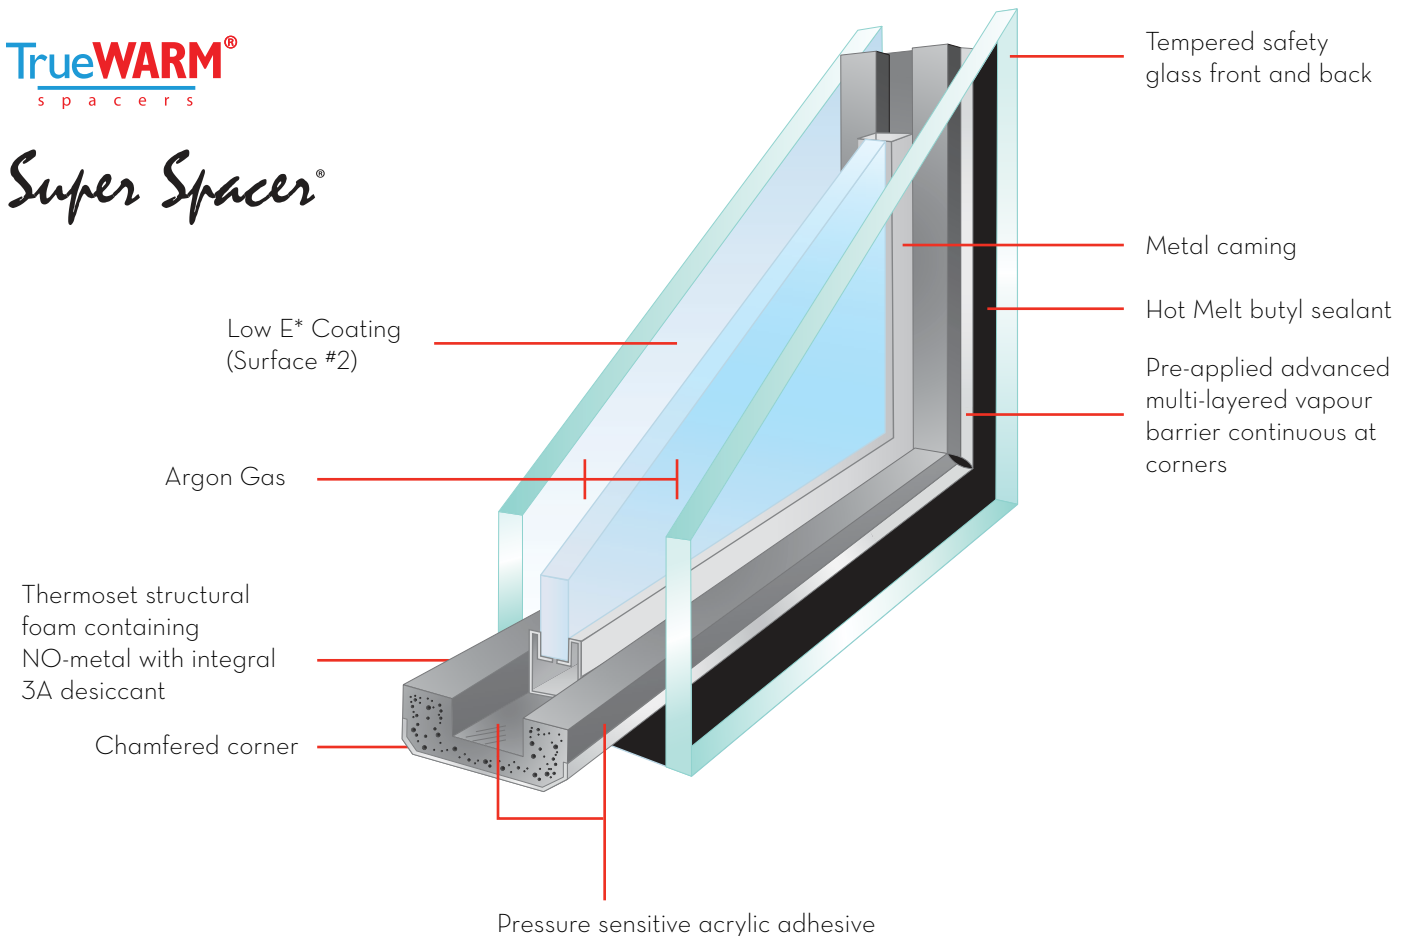

INSULATING SYSTEM

All Trimlite Decorative Doorlites are made with Super Spacer® Cushion Edge™, a flexible, U-shaped, silicone foam tape product used to wrap around and cushion our center decorative panel. Featuring a vapor barrier backing, the product used in combination with Hot Melt butyl, provides a superior Warm-Edge seal.

PERFORMANCE FEATURES

- Warm-Edge Benefits: Superior silicone foam insulation, low thermal conductivity
- Silicone Foam Features: Excellent UV resistance and extreme temperature performance
- Dual-Seal Performance: Chamfered corners for increased sealant depth
- Tempered Safety Glass for your piece of mind
- Low E* with Argon Gas for your comfort

TrueWARM®
s p a c e r s

Super Spacer®

All Trimlite Doorlites are certified by the National Accreditation and Management Institute, Inc. (NAMI).

All Trimlite products are energy tested. Consult your dealer for specific energy ratings.

Warranties: Our products are covered by separate limited warranties. Please contact your dealer for more information.

SuperSpacer®, TrueWarm® and Cushion Edge™ are all registered trademarks of QUANNEX BUILDING PRODUCTS.

*Our doorlites are available with Low E and Argon. However, some exceptions may apply. Contact your dealer for more details.