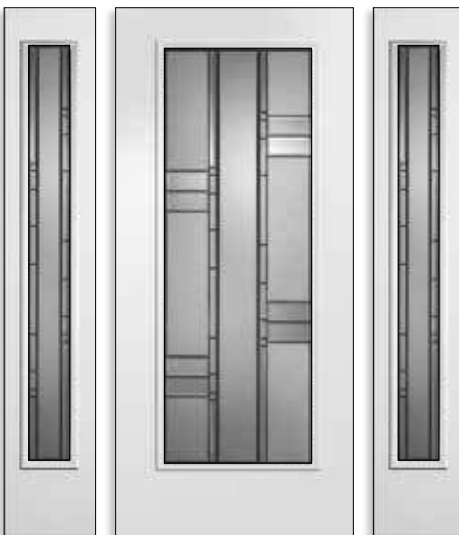

O764 / 2215 / O764 with Custom Transom