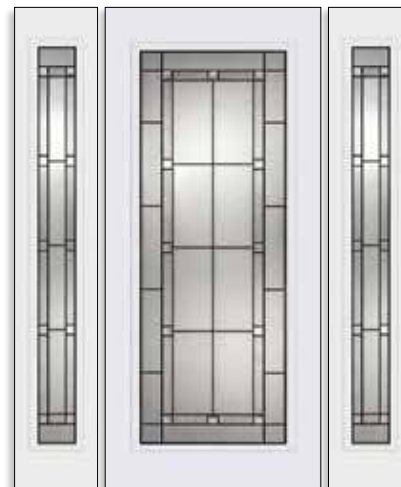

O764 / 2264 / O764