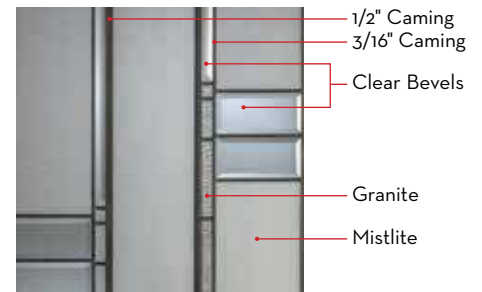

Patina

PRIVACY 7

● Privacy Guide. See pages 4 and 5.