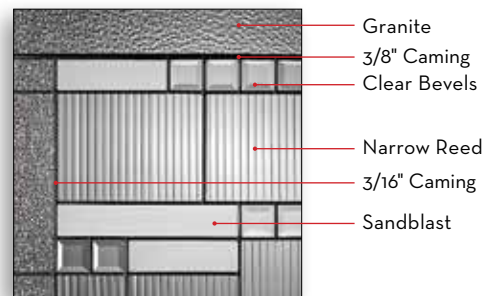

Patina

PRIVACY 8

● Privacy Guide. See pages 4 and 5.