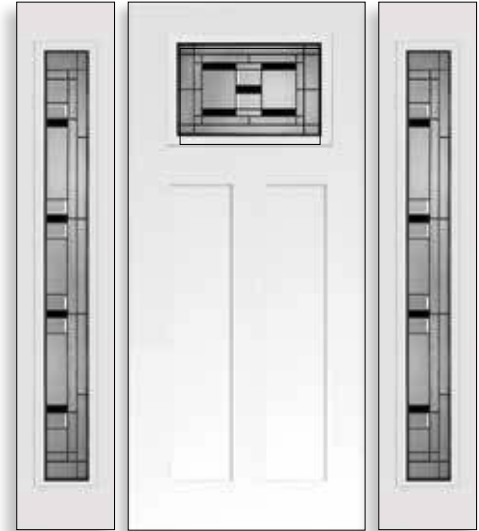

O764 / 2215 / O764