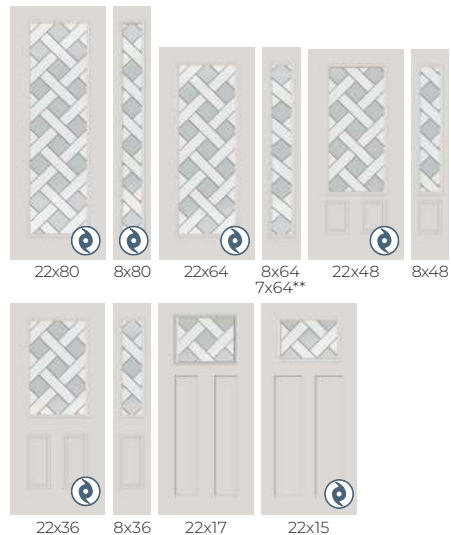

MARGATE

1. Frosted Glass
2. Iced Granite Glass
3. Platinum Nickel Caming