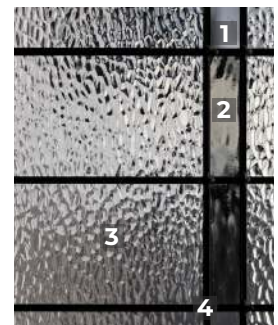

1. Flat Seedy Glass
2. Gray Softwave Glass
3. Hammered Glass
4. Patina Caming