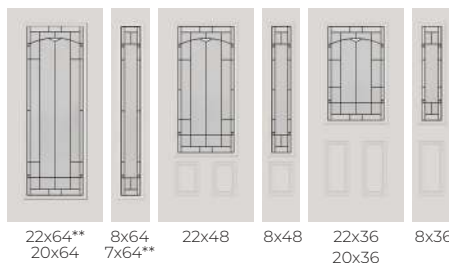

TOPAZ

22x64** 8x64 22x48 8x48 22x36 8x36
20x64 7x64** 20x36