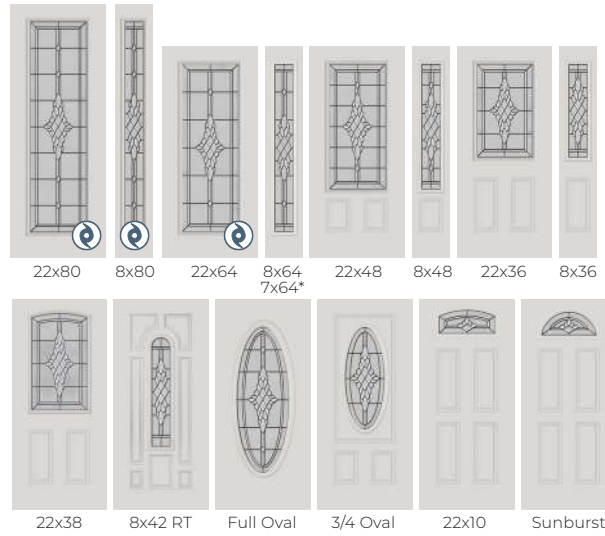

GRACE

1. Micro-Cubed Glass
2. Granite Glass
3. Micro-Granite Glass
4. Clear Bevels
5. Patina Caming
6. Platinum Nickel Caming

PRIVACY RATING