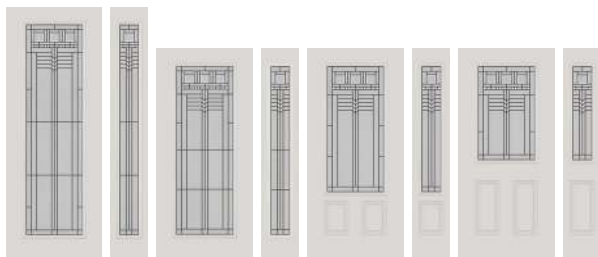

OAK PARK°

22x80 8x80 22x64 8x64 7x64 22x48 8x48 22x36 8x36