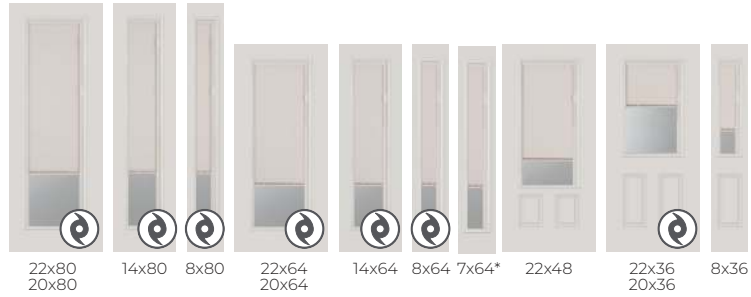

ENCLOSED BLINDS

PREMIUM COLORS

Impact Rated

LOW-E+: available with hard coat finish (270 or 366)

* Tilt only