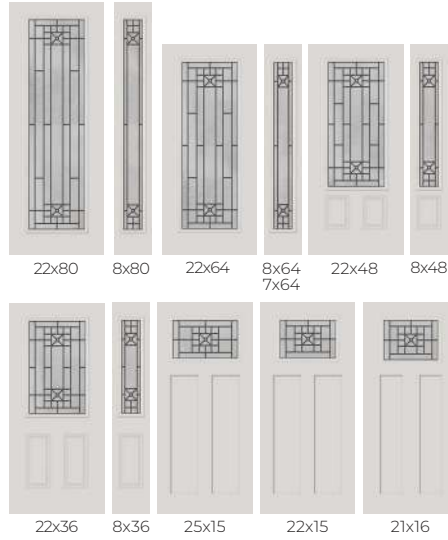

COURTYARD

1. Granite Glass
2. Nickel Vein Wrought Iron Caming