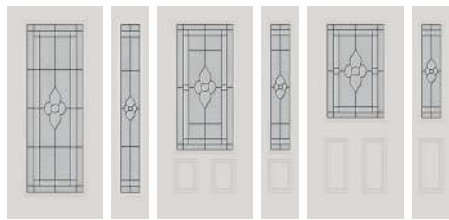

NOUVEAU°

22x64 8x64 22x48 8x48 22x36 20x64** 7x64 20x36** 8x36