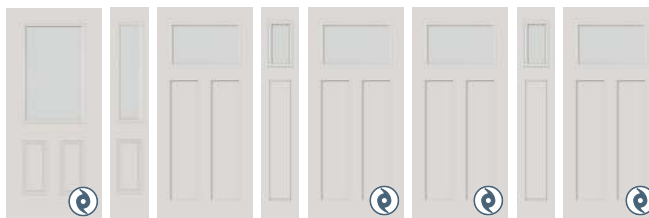

22x36 8x36 22x17 8x17 25x15 22x15 7x15 21x16
20x36