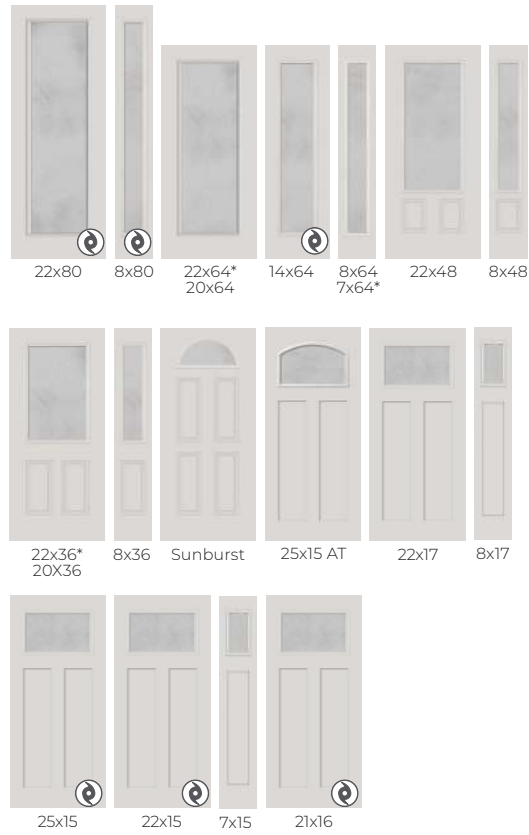

MICRO-GRANITE