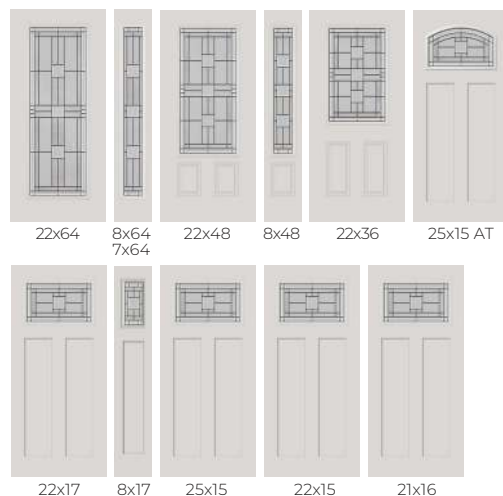

MONTEREY

1. Micro-Granite Glass
2. Granite Glass
3. Clear Bevels
4. Patina Caming
5. Satin Nickel Caming