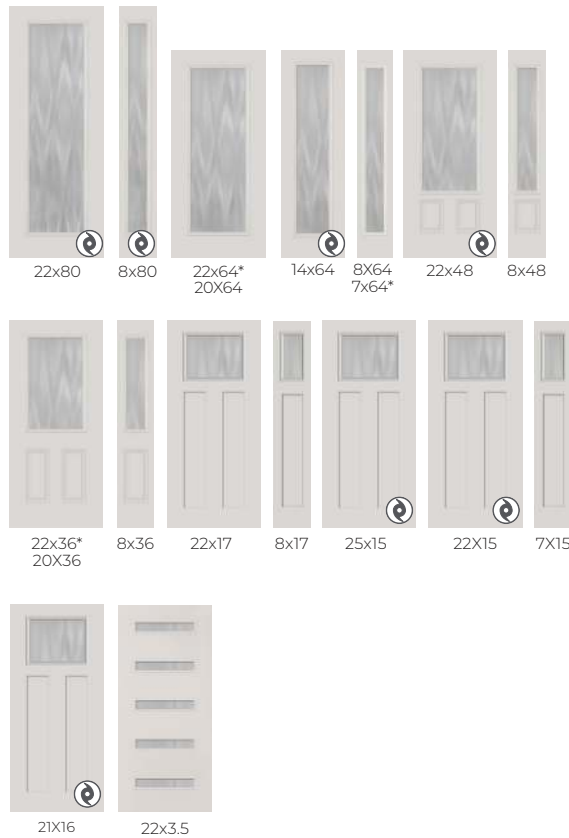

CHINCHILLA

Texture exposed to inside of home

PRIVACY RATING