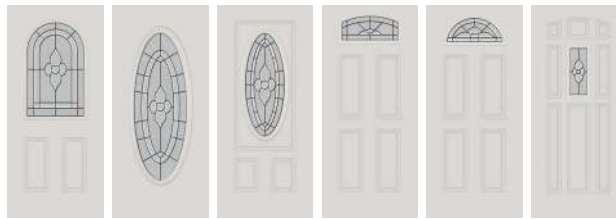

22x36 RT Full Oval 3/4 Oval 22x10 AT Sunburst 7x18