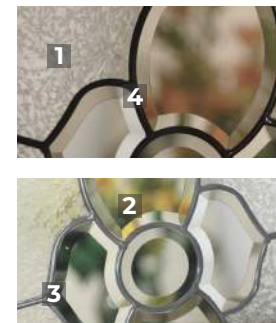

1. Glue Chip Glass
2. Clear Bevels
3. Platinum Nickel Caming
4. Patina Caming