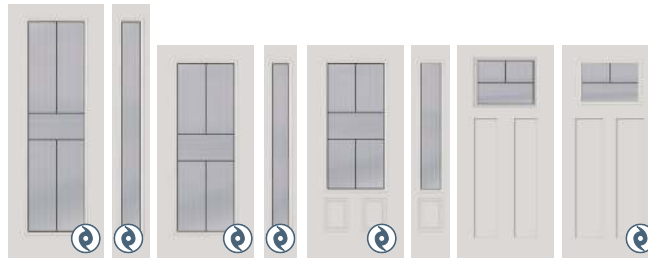

RILL **NEW**

22x80 8x80 22x64 7x64 22x48 8x48 22x17 22x15