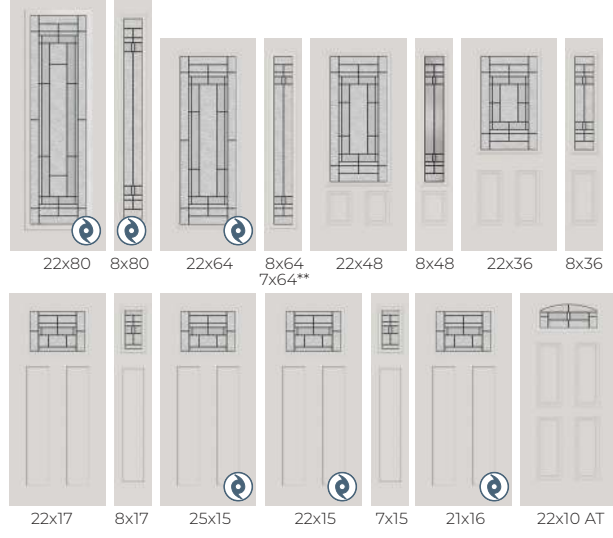

PEMBROOK°

1. Artic Glass
2. Micro-Cubed Glass
3. Streamed Glass
4. Clear Bevels
5. Flat Patina Caming