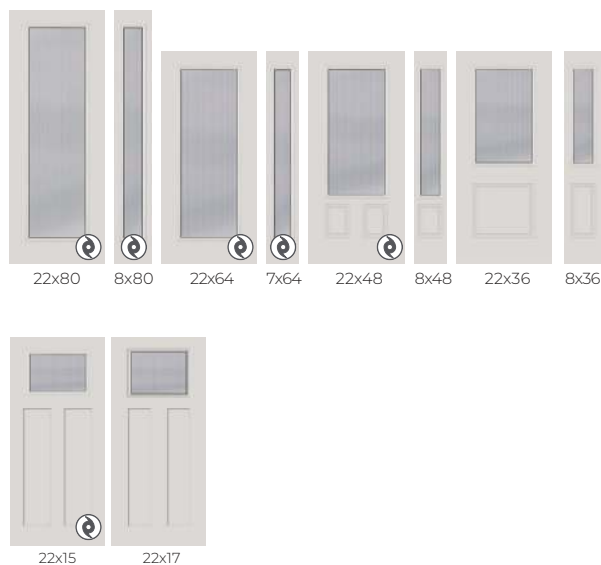

WIDE REED **NEW**

Texture exposed to inside of home

PRIVACY RATING

Direct Set**
12", 14", 16", 18", 20"

1. LOW-E: available with soft coat finish (CS73 or 180)
   - LOW-E+: available with hard coat finish (270 or 366)
   - Impact Rated
2. Find more in the Product Guides on pages 48-51

**Custom only, additional glass sizes may be available through ODL Custom Solutions. See page 8 for ordering details.
800.253.3900 · odl.com/doorglass-catalog