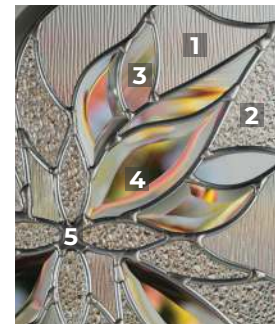

1. Streamed Glass
2. Iced Granite Glass
3. Clear Renaissance Glass
4. Clear Bevels
5. Platinum Nickel Caming

PRIVACY RATING