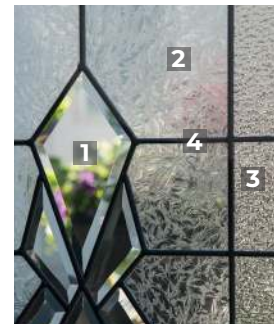

1. Clear Bevels
2. Glue Chip Glass
3. Granite Glass
4. Patina Caming

PRIVACY RATING