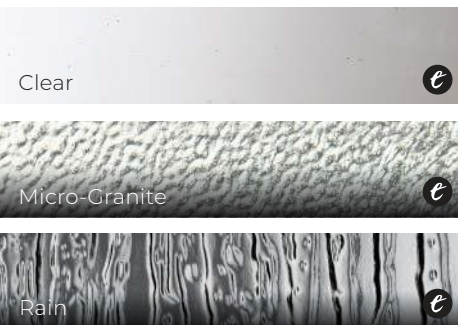

VENTS

- LOW-E: available with soft coat finish (CS73 or 180)
- LOW-E+: available with hard coat finish (270 or 366)
- STC: Sound Transmission Coefficient (STC). STC >30. Doorglass shown with this icon has an STC rating above 30 and offers enhanced noise reduction.

ADA Compliant   Impact Rated   Gray Turtle Glass