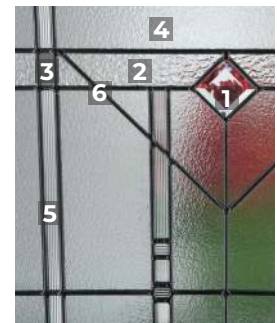

1. Clear Bevels
2. Granite Glass
3. Gray Softwave Glass
4. Micro-Granite Glass
5. Thin Reed Glass
6. Patina Caming

PRIVACY RATING