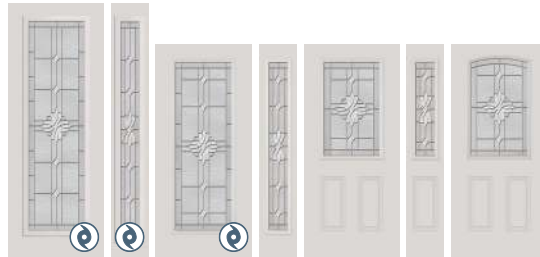

LAUREL°

22x80* 8x80* 22x64 8x64 7x64** 22x36 20x36 8x36 22x38 AT