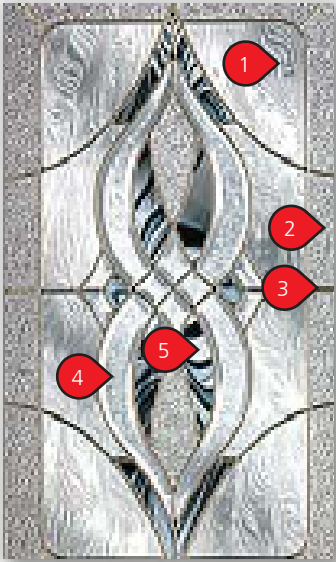

NEL-¾ Oval
3 Panel Scroll Top

2057 1642 2264 2248 2236 764 848 836

Caming available in Zinc & Patina.

- 1: Chinchilla
- 2: Kasumi
- 3: Caming Option
- 4: Glue Chip
- 5: Grey Waterglass

Privacy Rating: 8

SAM-Half Moon-4 Panel