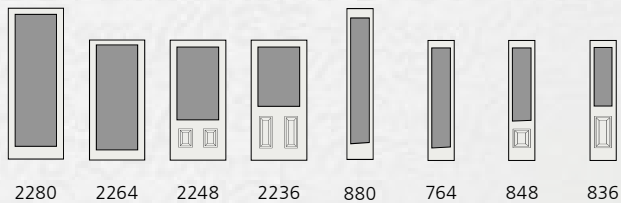

Privacy Rating: 8

Doorlite: ZEN-2264-Flush
Sidelite: ZEN-764-SL

Doorlite: ZEN-2248-2 Panel Blank Top
Sidelite: ZEN-848-SL

Doorlite: ZEN-2236-TT-BM00-6'8"
Sidelite: ZEN-836-TT-2P-SL-6'8"

- 1: Screen
- 2: Beveled Screen
- 3: Linea
- 4: Kasumi