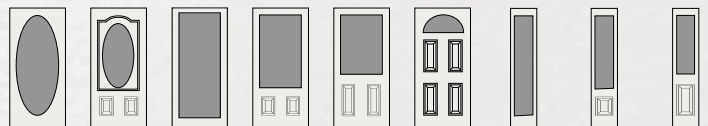

Caming available in Zinc & Patina.

2057

1642

2264

2248

2236

2210

764

848

836