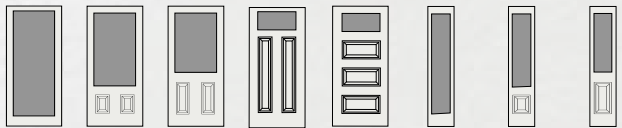

Caming available in Patina.   2264   2248   2236   2215   228   764   848   836