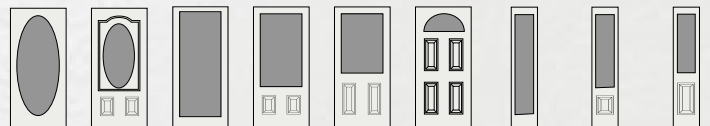

Caming available in Zinc & Patina.

2057

1642

2264

2248

2236

2210

764

848

836