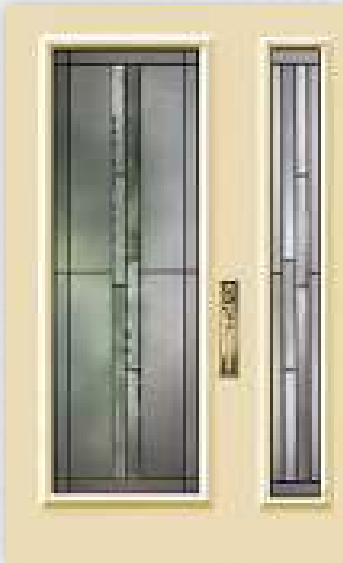

WHISTLER | Stained Glass

- 1: Kasumi
- 2: Bevelled Screen
- 3: Corduroy
- 4: Clear Morocco

Privacy Rating: 7

Doorlite: WHI-2264-Flush
Sidelite: WHI-764-SL

Doorlite: WHI-2248-Orleans
Sidelite: WHI-848-SL

2264 2248 764 848