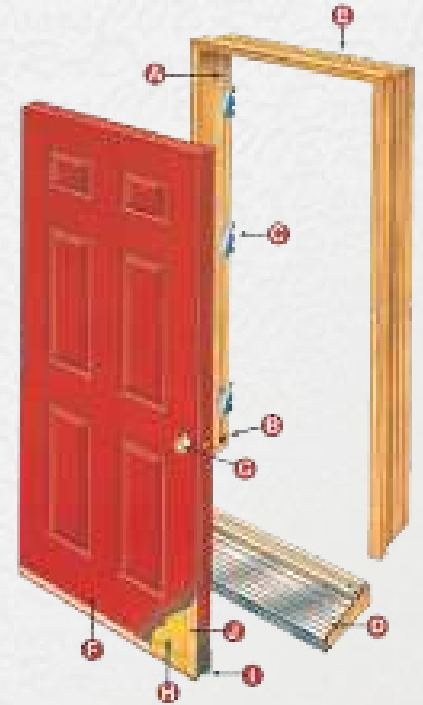

PRE-FRAMED STEEL DOOR

- A** Flexible, magnetic weather stripping seals out wind and dust. Also, with compression weather stripping it ensures an airtight system.
- B** Closed cell foam corner seal on hinge side, no wicking. Keeps wind driven rain and dust out.
- C** Heavy Duty ball bearing hinges (various colours)
- D** Thermally broken aluminum self drain sill, comes in clear anodized or black anodized, together with bottom sweep, eliminates dust and water seepage.
- E** Treated pine frame is finger-jointed and kiln dried, laminate wrapped in and out, to prevent warping and decaying.
- F** Galvanized, rigid steel facings resist cracking, splitting, rusting and warping while adding an extra degree of security.
- G** Lock block reinforces and provides for a full range of locksets, deadbolts and decorative hardware.
- H** Foamed-in-place polyurethane insulating core gives excellent 'R' value while adding to structural stability of door.
- I** Flexible bottom self drain door sweep seals out wind, rain and snow.
- J** Kiln-dried Ponderosa Pine stiles and rails provide excellent thermal break while adding structural stability.
All slabs are pre-finished factory white.