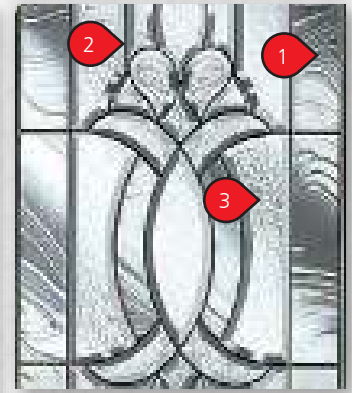

- 1: Baroque Grey
- 2: Caming Option
- 3: Glue Chip

Privacy Rating: 8