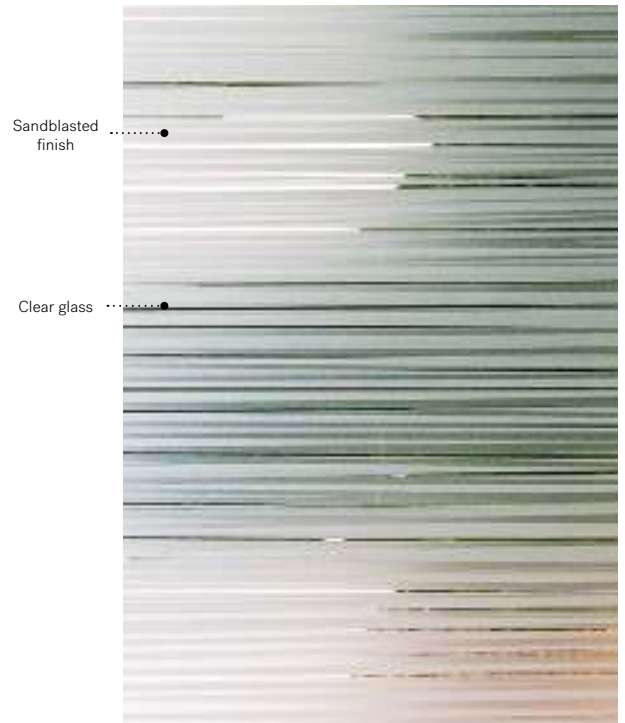

Kira

Two layers of fine, sandblasted finish lines overlap to create a natural looking pattern that provides a good degree of privacy. Kira delicately filters light and fills your entrance with a sense of calm.

Silkscreened glass: Dual layered sandblasted finish on clear glass
Frames: Contemporary or NovaPVC
Sidelites and transoms: Looks great accompanied by sandblasted finish or clear glass

Privacy level **3/5**
SEMI-PRIVATE

Frames	22"×64"	22"×48"	22"×36"	22"×17"	22"×12"
Contemporary	07-381-060-002	07-381-057-002	07-381-050-002	07-381-259-002	07-381-053-002
NovaPVC	07-381-060-001	07-381-057-001	07-381-050-001	07-381-259-001	07-381-053-001

Frames	7"×64"	13 7/8"×79" tip-to-tip
Contemporary	07-381-005-002	07-381-211-001
NovaPVC	07-381-005-001