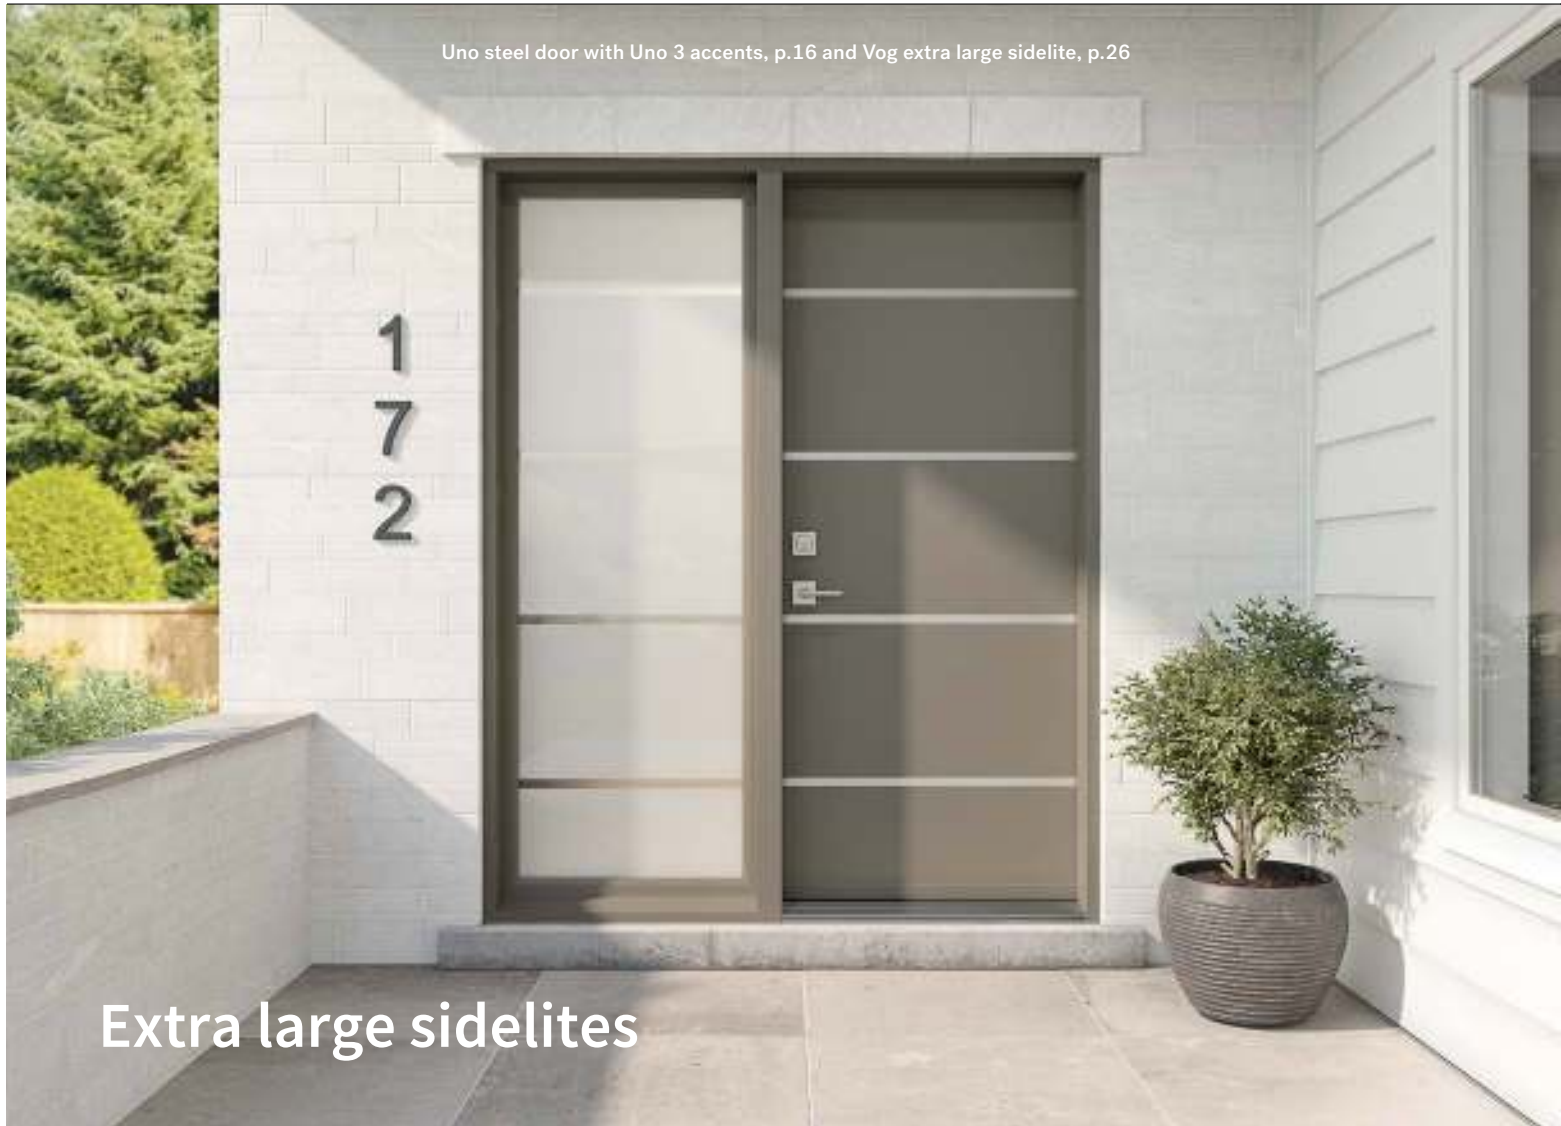

Uno steel door with Uno 3 accents, p.16 and Vog extra large sidelite, p.26

Extra large sidelites