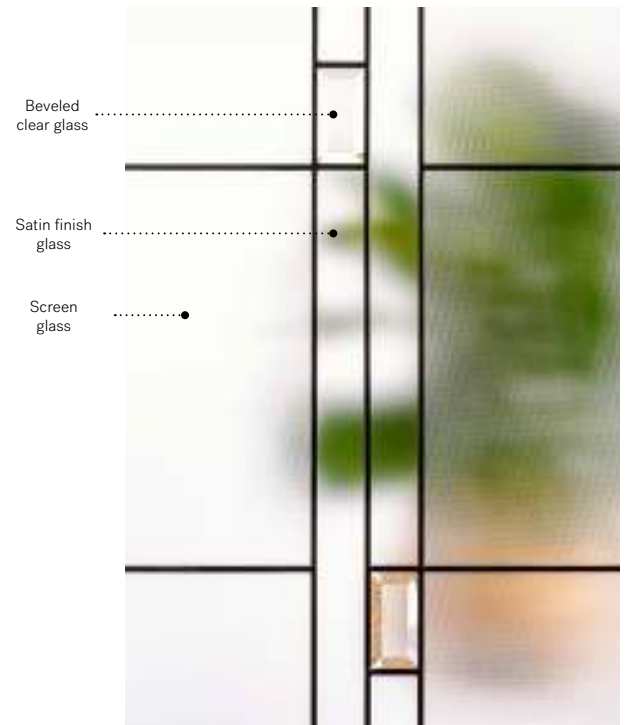

Arima

Soho steel door p.19. Arima 22" x 48" doorglass p.61. clear glass transom.

Arima

Arima is the perfect choice for classic style homes. This model fits particularly well in entrances with symmetrical composition — a look that can be achieved with carefully placed exterior light fixtures or with some well chosen decorative objects.