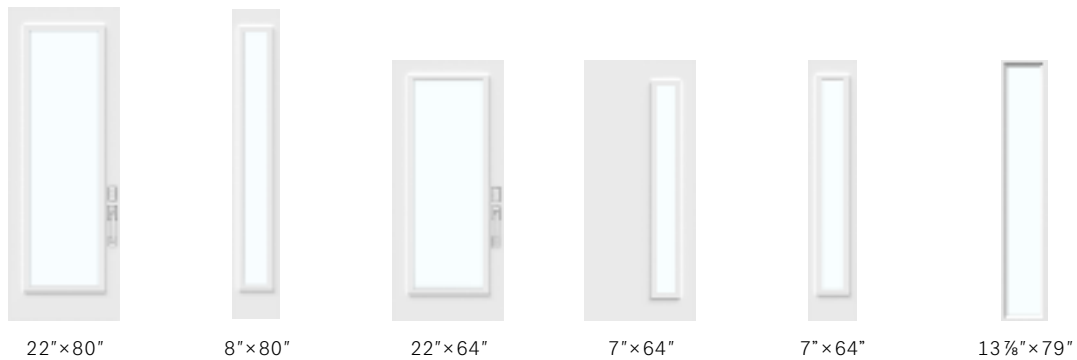

Frames	22"×80"		8"×80"		22"×64"		7"×64"		7"×64"		13 7/8"×79"	
	Contemp.	NovaPVC	Contemp.	NovaPVC	Contemp.	NovaPVC	Contemp.	NovaPVC	Contemp.	NovaPVC	Contemp.	NovaPVC
Soft	064-044	064-042	020-029	020-027	060-217	060-215	005-221	005-219	005-221	005-219		211-041
Fluid*	N/A	N/A	N/A	N/A	060-221 ‡	060-219 ‡	005-225 ‡	005-223 ‡	005-225 ‡	005-223 ‡		211-042 ‡
Masterline*	064-034 ‡	N/A	020-018 ‡	N/A	060-148 ‡	060-149 ‡	005-149 ‡	005-143 ‡	005-149 ‡	005-143 ‡		211-021 ‡
Sandblasted	064-029	N/A	020-016	N/A	060-139	060-096	005-154	005-088	005-154	005-088		211-009
Satin	064-027	064-024	020-019	020-009	060-159	060-119	005-111	005-108	005-111	005-108		211-015
Pinhead	N/A	064-023	N/A	020-017	060-151	060-107	005-134	005-093	005-134	005-093		211-010
Screen	064-035	N/A	020-021	N/A	060-144	060-165	005-151	005-130	005-151	005-130		211-107
Chinchilla	N/A	N/A	N/A	N/A	060-140	060-142	005-135	005-137	005-135	005-137		211-037

*Masterline and Fluid glass — The pattern of the glass runs parallel to the longest side of the doorglass (see ‡/↔ symbols above.)
Elevation venting unit with Masterline glass p.104. Peak 470 venting unit with Masterline glass, p.107.