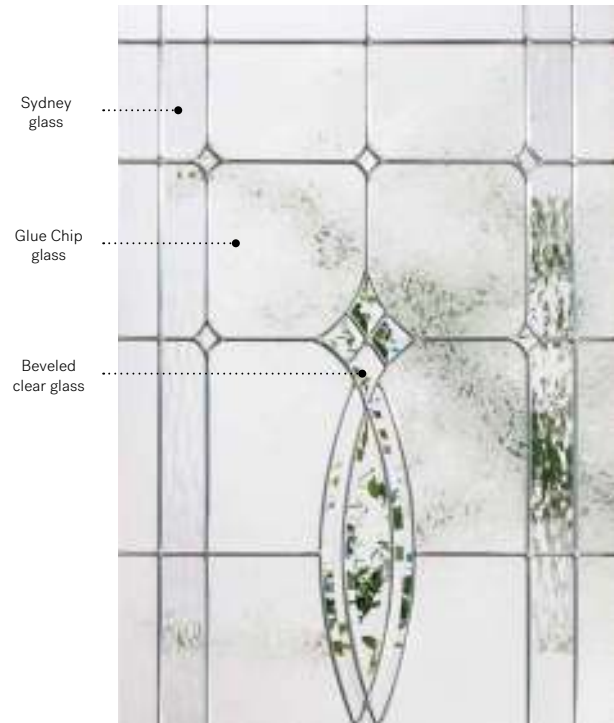

Stained glass: Sydney glass, Glue Chip glass and beveled clear glass.

Caming: Zinc, Patina or Brass.

Frames: NovaPVC or stainable.

Sidelites and transoms: Looks great accompanied by Glue Chip glass.

Available in custom sizes.