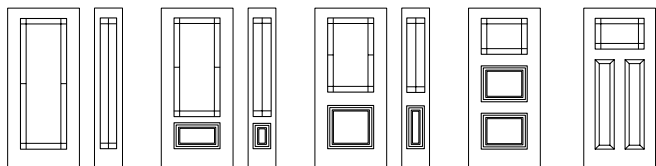

Perimeter grille

22" x 64"
20" x 64"
7" x 64"
22" x 48"
8" x 48"
22" x 36"
8" x 36"
22" x 17"
22" x 14 7/16"

Custom configurations

Create a custom configuration with your choice of split, color, and grill profile, in the size that fits your project.