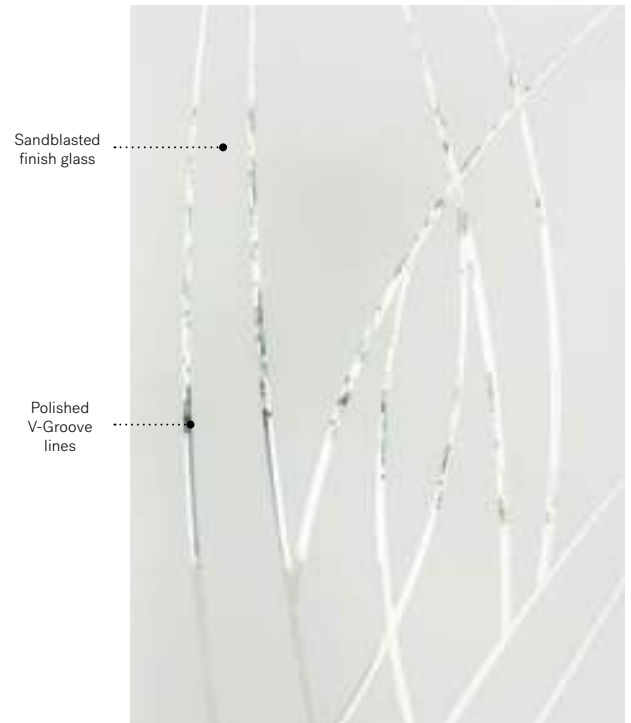

V-Groove: sandblasted finish glass with polished V-Groove lines
Frames: Contemporary or NovaPVC
Sidelites and transoms: Looks great accompanied by sandblasted finish glass.

Privacy level **4/5**
 PRIVATE

Alys

Uno steel door. Alys 22" x 64" doorglass p.59.

Alys

Alys' V-Groove design suggests motion and is at once natural and abstract, bringing your entryway to life with its dynamic composition.

V-Groove: Polished V-Groove lines on sandblasted finish glass

Frames: Contemporary, NovaPVC or stainable

Sidelites and transoms: Looks great accompanied by sandblasted finish glass

Available in custom sizes

Sandblasted finish glass

Polished V-Groove lines

Privacy level