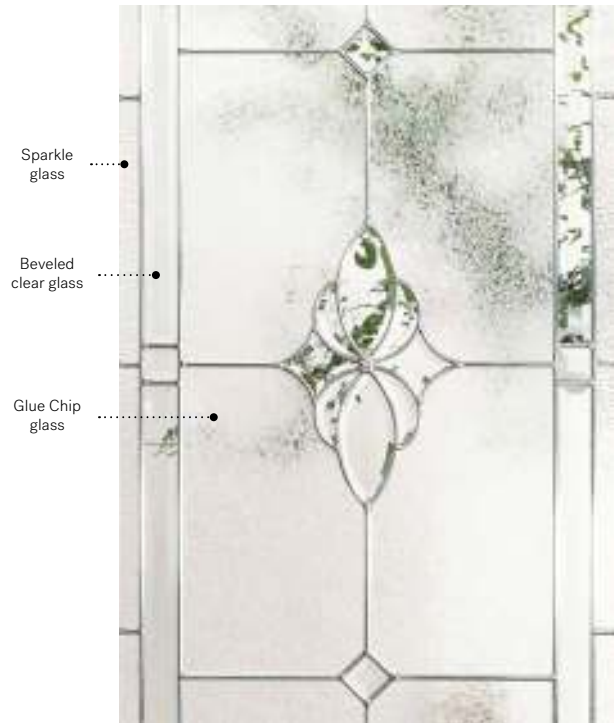

Mystique

Showcasing the beauty of handcrafted glass, Mystique combines pieces of beveled glass to highlight its delicate centerpiece and create a stunning light effect.

Stained glass: Sparkle glass, Glue Chip glass and beveled clear glass

Caming: Zinc or Brass

Frames: NovaPVC or stainable

Sidelites and transoms: Looks great accompanied by Glue Chip glass

Available in custom sizes

Privacy level

2/5

SEMI-PRIVATE

Frames 22"×64"