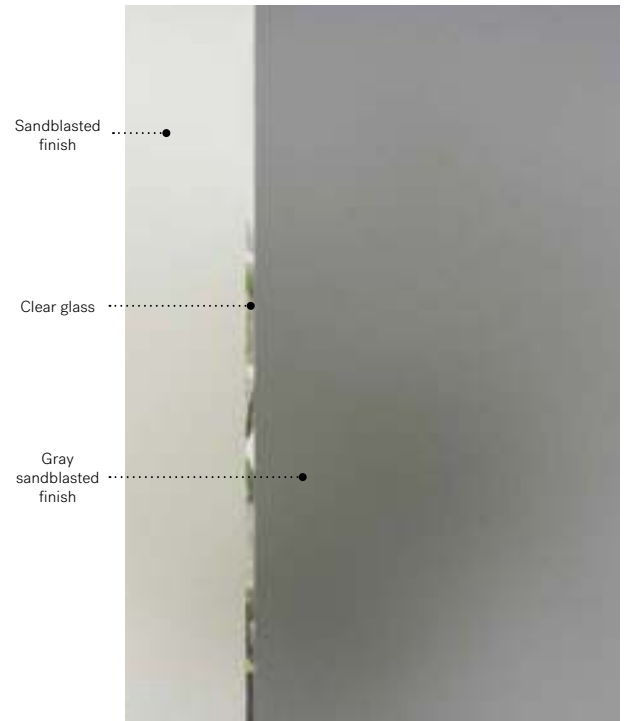

Nuando

Simple and minimalist, Nuando stands out with its gray sandblasted finish glass. This window matches the asymmetrical arrangement of windows and volumes on contemporary-style houses. Available in right or left versions.

Silkscreened glass: Gray sandblasted finish, white sandblasted finish and a clear glass line

Frames: Contemporary or NovaPVC

Orientation: Available in left and right versions as seen from outside.

Sidelites and transoms: Looks great accompanied by sandblasted finish glass

Privacy level

4/5

PRIVATE