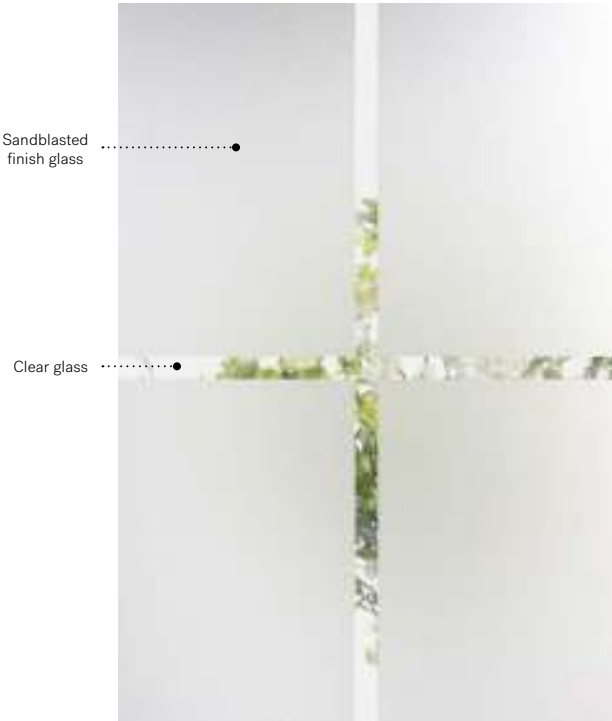

NEW

Balance

An homage to classic grills with a modern touch. Balance is composed of sandblasted finish glass showcasing elegant intersecting clear glass lines, offering both privacy and visibility. Though tailored for modern-farmhouse style homes, this model effortlessly transforms classic exteriors, infusing them with a fresh, updated look.