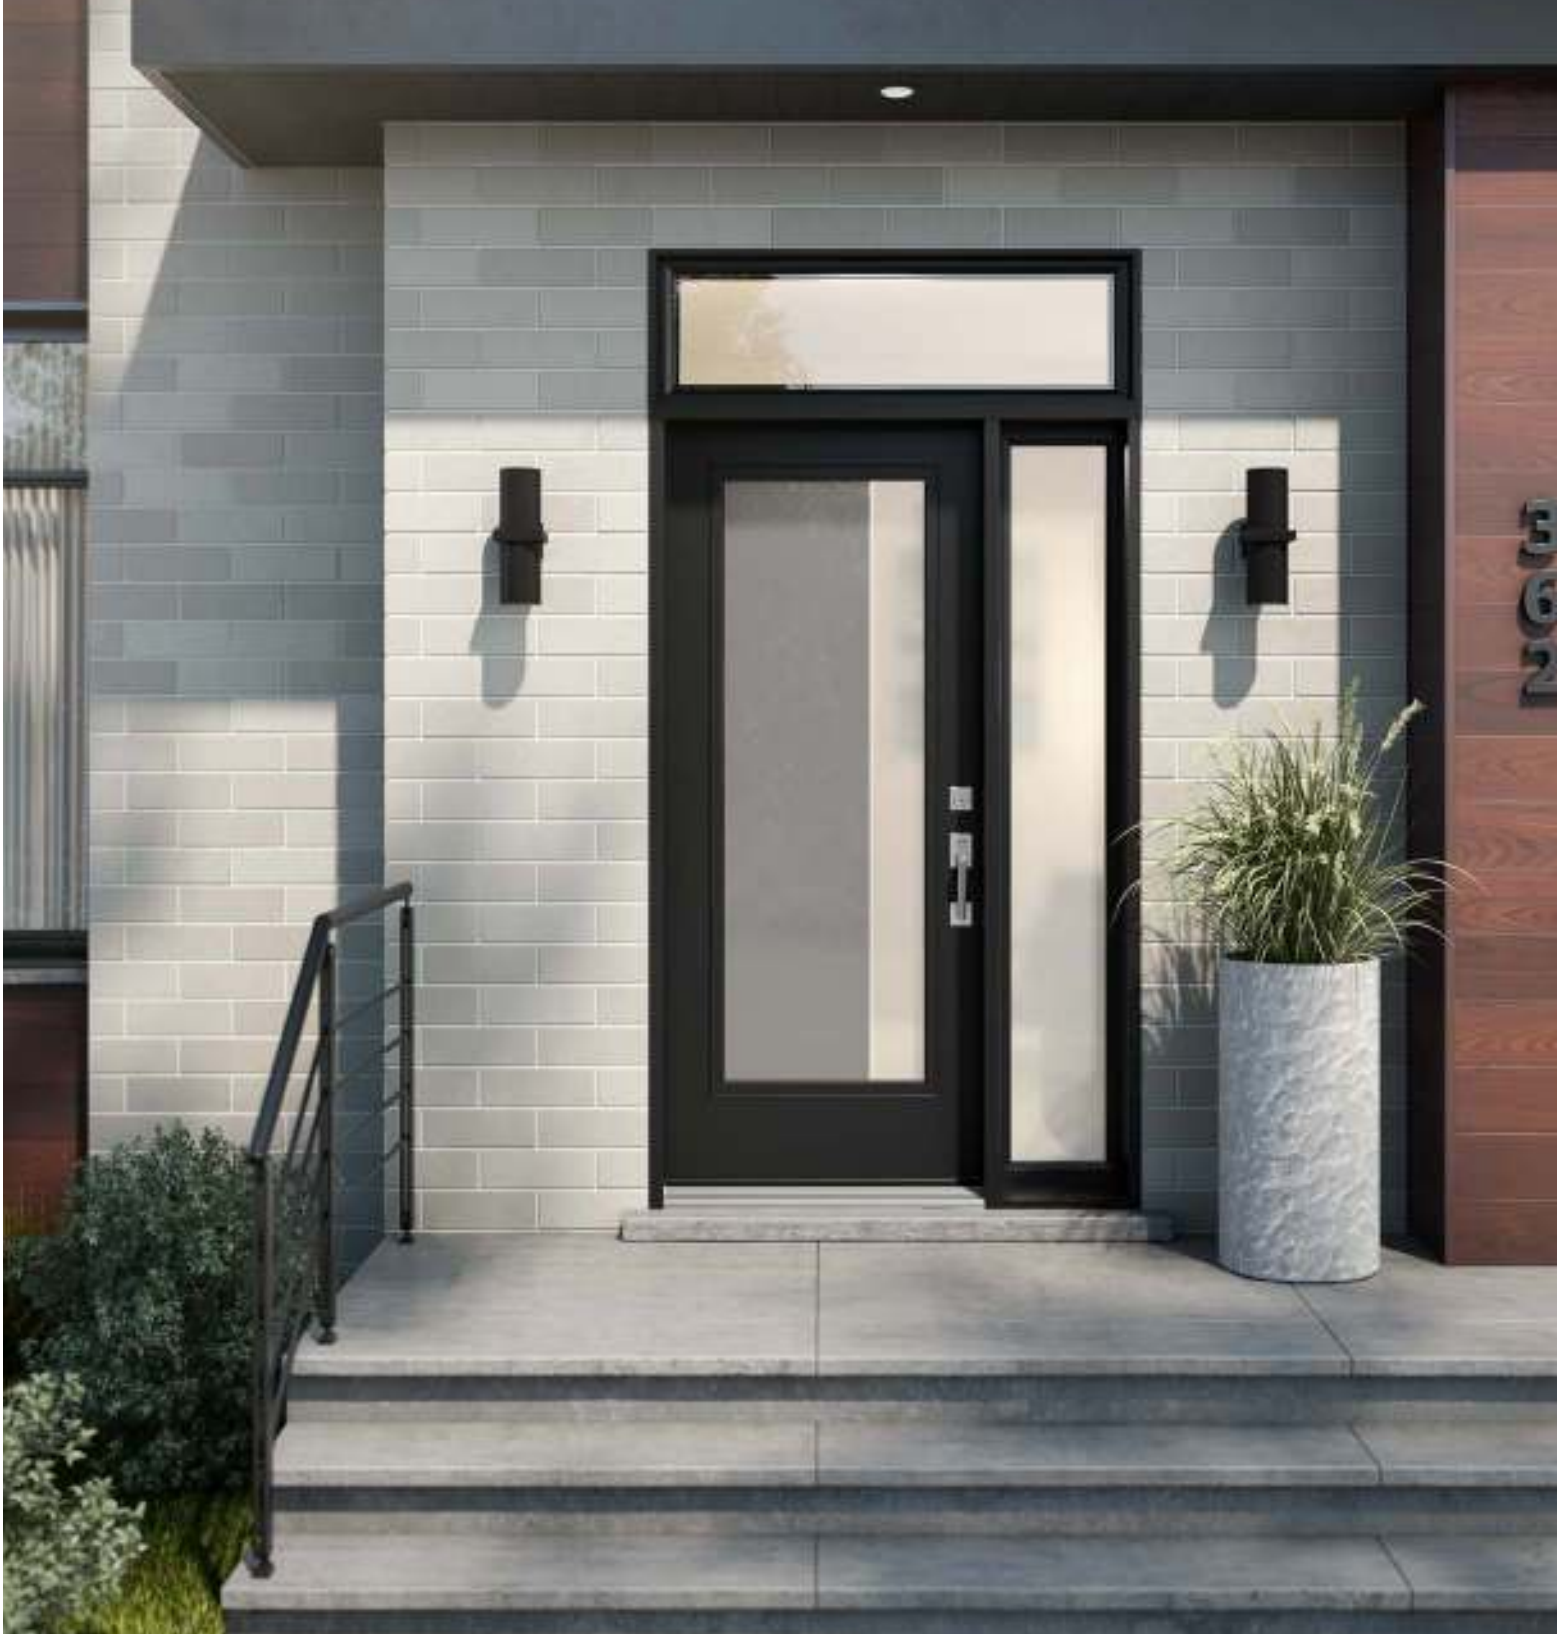

Nuando

Uno steel door. Nuando 22" x 64" right doorglass p.49. sandblasted finish glass sidelite and clear glass transom.