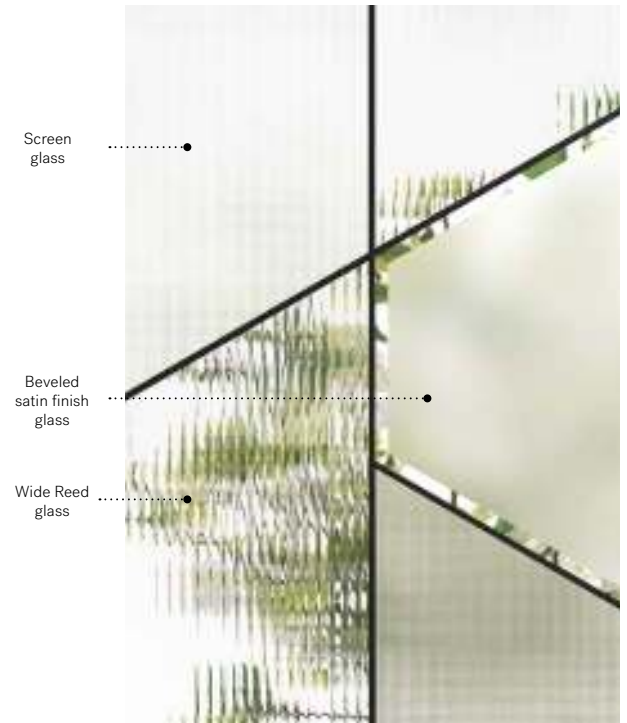

Bolero

A dance of retro and modern textures assembled in dynamic geometric shapes. With its daring composition that will not go unnoticed, Bolero sets the tone for your “mid-century modern” or contemporary style home and pairs perfectly with your Scandinavian-inspired furniture and accessories.

Stained glass: Screen glass, beveled satin finish glass and Wide Reed glass

Caming: ¼" wide flat patina caming

Frames: Contemporary or NovaPVC

Sidelites and transoms: Looks great accompanied by satin finish or Screen glass

Privacy level

3/5

SEMI-PRIVATE

Frames

22"×64"

22"×48"

Contemporary
NovaPVC

10-394-060-005
10-394-060-001

10-394-057-005
10-394-057-001