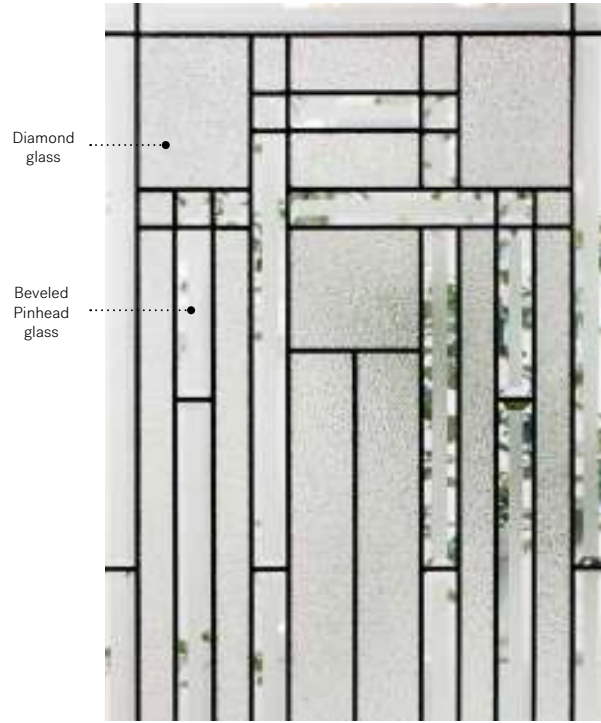

Attraction

This model stands out thanks to a subtle optical illusion nestled in a complex composition of small pieces of beveled textured glass.

Stained glass: Beveled Pinhead glass and Diamond glass.

Caming: Zinc or Patina.

Frames: Contemporary or NovaPVC.

Sidelites and transoms: Looks great accompanied by Pinhead glass.

Available in custom sizes.

Privacy level

3/5

SEMI-PRIVATE