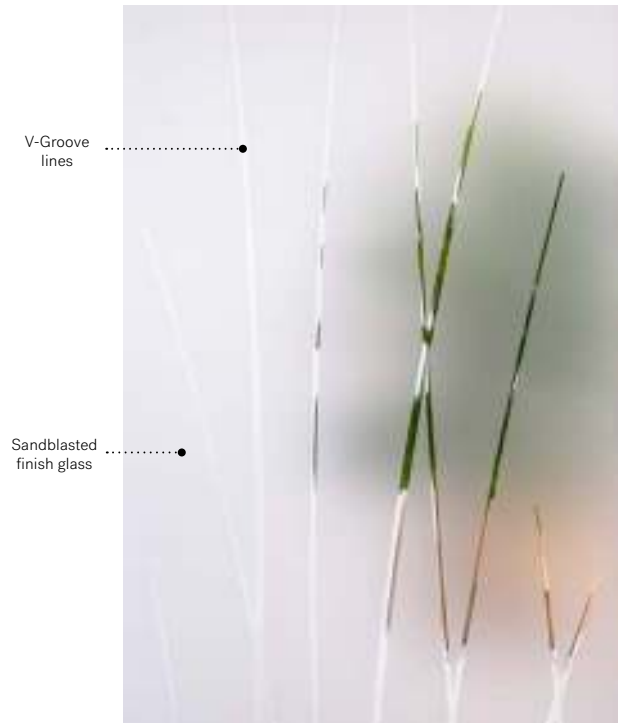

Frames 8"×48"
 Contemporary 10-414-017-005
 NovaPVC 10-414-017-001

Frames 8"×36"
 Contemporary 10-414-010-005
 NovaPVC 10-414-010-001

Emori

London steel door p.21. Emori 22" x 36" doorglass p.75.

Emori

Emori is a subtle and elegant design inspired by nature. With overlapping polished V-Groove lines, Emori provides both a high degree of privacy and visibility to the outside. This model is a great match with country-style or classic style homes.

V-Groove: sandblasted finish glass with polished V-Groove lines
Frames: Contemporary or NovaPVC
Sidelites and transoms: Looks great accompanied by sandblasted finish glass
 Available in custom sizes

Privacy level **4/5**
 PRIVATE