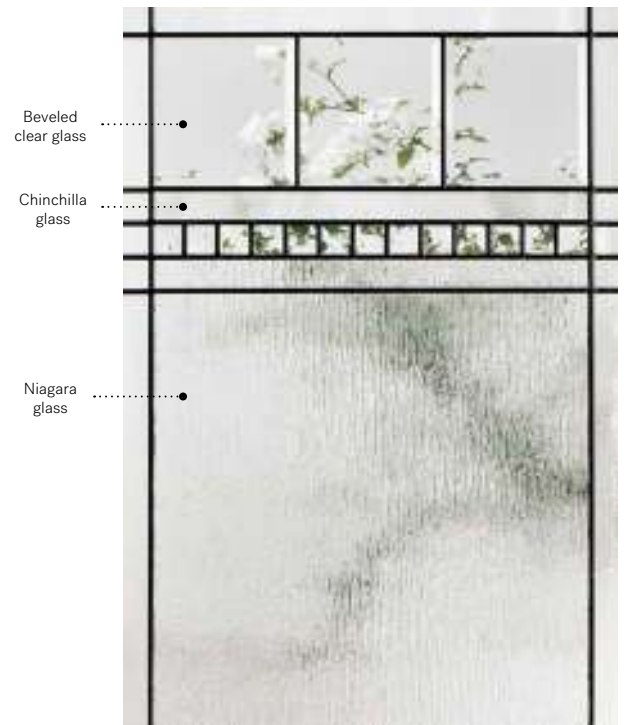

Orleans steel door p.21. Chanelle 22" x 48" doorglass with 8" x 48" sidelite p.71.

Chanelle

Chanelle will bring a stately, elegant and timeless touch to any home, classic or modern. With clean lines and bright bevels, it creates stunning light effects.

Stained glass: Chinchilla glass, beveled clear glass and Niagara glass

Caming: Patina

Frames: Contemporary, NovaPVC or stainable

Sidelites and transoms: Looks great accompanied by Niagara glass

Available in custom sizes