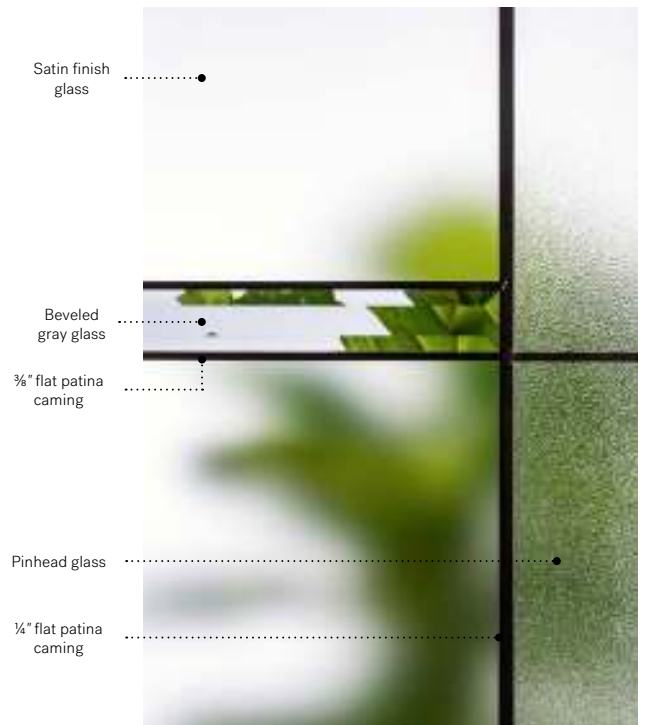

Belmont

Belmont is a stained glass model with an urban look designed for today's architectural styles. Its minimalist, asymmetrical composition of flat black patina caming and satin finish glass fits perfectly with the volumes and materials found in the architecture of contemporary houses. Paired with a satin black handle, Belmont's elegance is unrivaled.

Stained glass: Satin finish glass, beveled gray glass and Pinhead glass

Caming: 1/2" wide flat patina caming and 1/4" wide flat patina caming

Frames: Contemporary or NovaPVC

Sidelites and transoms: Looks great accompanied by satin finish glass
Available in custom sizes

Privacy level

3/5

SEMI-PRIVATE