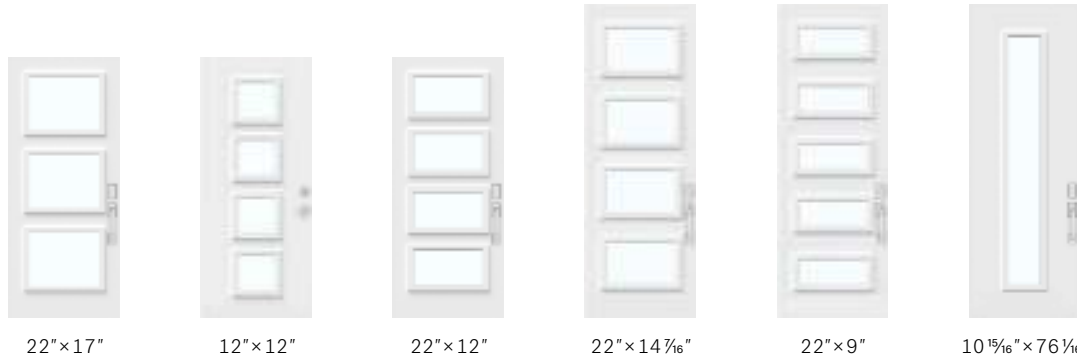

08-079-

Add this prefix to the codes below

Frames	22"×17"		12"×12"		22"×12"		22"×14 1/16"		22"×9"		10 15/16"×76 1/16"	
	Contemp.	NovaPVC	Contemp.	NovaPVC	Contemp.	NovaPVC	Contemp.	NovaPVC	Contemp.	NovaPVC	Contemp.	NovaPVC
Soft	259-116	259-114	216-063	216-061	053-046	On demand	260-063	On demand	210-064	N/A	N/A	
Fluid*	259-119 ↔	259-117 ↔	216-066 ↔	216-064 ↔	053-050 ↔	On demand	260-066 ↔	On demand	210-085 ↔	N/A	N/A	
Masterline*	259-045 ↔	259-046 ↔	216-027 ↔	216-028 ↔	053-001 ↔	On demand	260-039 ↔	On demand	210-039 ↔	N/A	N/A	
Sandblasted	259-033	259-012	216-012	216-017	053-007	On demand	260-027	On demand	210-033		211-029	N/A
Satin	259-062	259-024	216-001	216-025	053-002	On demand	On demand	On demand	210-034		211-028	N/A
Pinhead	259-085	259-008	216-037	216-024	053-004	On demand	260-051	On demand	210-050		N/A	N/A
Screen	259-038	259-052	216-029	216-032	053-003	On demand	260-041	On demand	210-048		N/A	N/A
Chinchilla	259-035	259-049	216-018	216-020	053-006	On demand	260-044	On demand	210-051		N/A	N/A