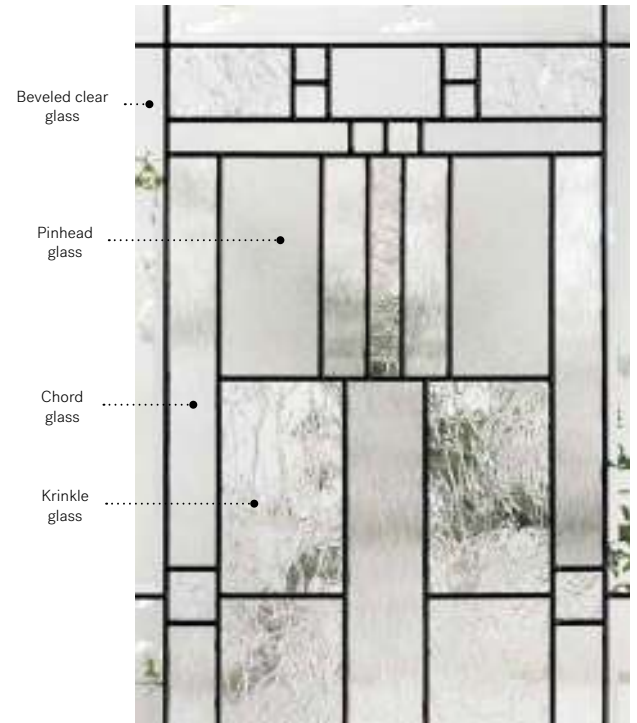

Cachet

Cachet's Prairie-style design blends four striking textures to make your home stand out. On sunny days, enjoy a dazzling light effect in your entryway.

Stained glass: Beveled clear glass, Krinkle glass, Chord glass and Pinhead glass

Caming: Zinc or Patina

Frames: Contemporary, NovaPVC or stainable

Sidelites and transoms: Looks great accompanied by Pinhead glass

Available in custom sizes

Privacy level **3/5**
SEMI-PRIVATE

Frames	22" × 64"			22" × 48"			22" × 36"			22" × 17"			22" × 14 7/16"		
	Zinc	Pat.		Zinc	Pat.		Zinc	Pat.	Zinc	Pat.		Zinc	Pat.	Zinc	Pat.
Contemporary	10-230-060-013	014		10-230-057-024	025		10-230-050-024	025		10-230-259-010	011		10-230-260-010	011	
NovaPVC	10-230-060-002	001		10-230-057-003	001		10-230-050-003	001		10-230-259-002	001		10-230-260-001	002	
Stainable	10-230-060-005	011		10-230-057-005	006		10-230-050-005	006		10-230-259-007	006		N/A		

Frames	7" × 64"			8" × 48"			8" × 36"			13 7/8" × 79" tip-to-tip				
	Zinc	Pat.		Zinc	Pat.		Zinc	Pat.	Zinc	Pat.		Zinc	Pat.	
Contemporary	10-230-005-013	014		10-230-017-018	019		10-230-010-020	021		10-230-211-002	001			
NovaPVC	10-230-005-002	001		10-230-017-003	001		10-230-010-003	001						
Stainable	10-230-005-011	010		10-230-017-005	006		10-230-010-005	006