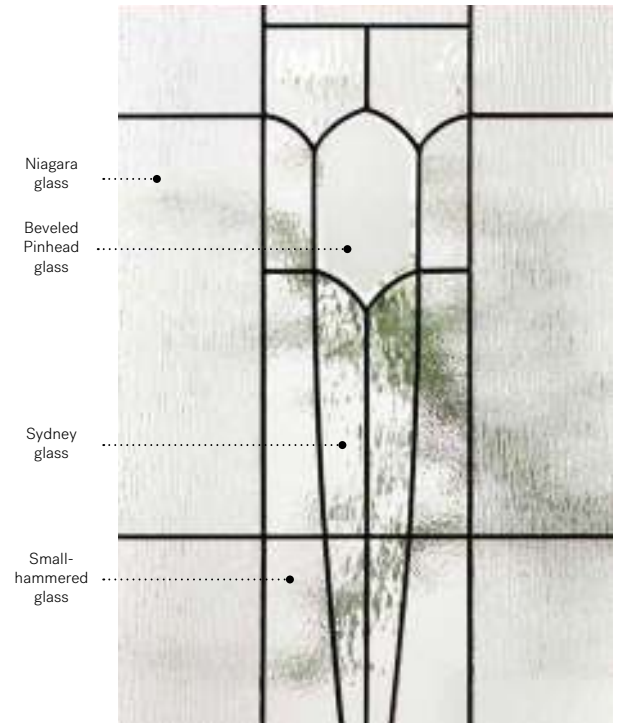

Mistral

Orleans steel door p.21. Mistral 22"×48" doorglass p.82.

Mistral

A nod to Art Nouveau illustrations, Mistral is a tableau of simple, slender shapes.

Stained glass: Niagara glass, Sydney glass, beveled Pinhead glass and Small-hammered glass

Caming: Zinc or Patina

Frames: NovaPVC or stainable

Sidelites and transoms: Looks great accompanied by Niagara glass

Available in custom sizes

Privacy level

3/5

SEMI-PRIVATE

Frames 22" x 64"