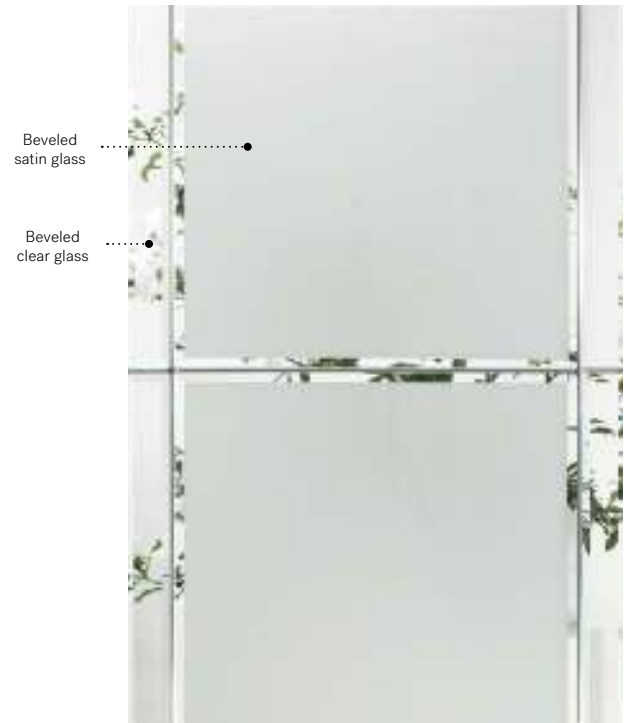

Caming: Zinc or Patina

Frames: NovaPVC or stainable

Sidelites and transoms: Looks great accompanied by Niagara glass

Available in custom sizes

Privacy level

3/5

SEMI-PRIVATE

Frames 22" x 64"

Frames 8" x 48"

		Zinc	Pat.
NovaPVC	10-310-017	007	001
Stainable	10-310-017	009	006

Frames 8" x 36"

		Zinc	Pat.
NovaPVC	10-310-010	006	001
Stainable	10-310-010	008	004

Frames 13 7/8" x 79" tip-to-tip

		Zinc	Pat.
NovaPVC	10-310-211	003	001

Opal

Orleans steel door with Prestige mouldings p.21. Opal 22" x 48" doorglass p.85.

Opal

Opal is the result of a rich arrangement of beveled glass in a timeless style. Clear and Satin finish glass will ensure the privacy of your home while allowing light to flood in. The softness of its simple and symmetrical shapes will add elegance to your architecture.