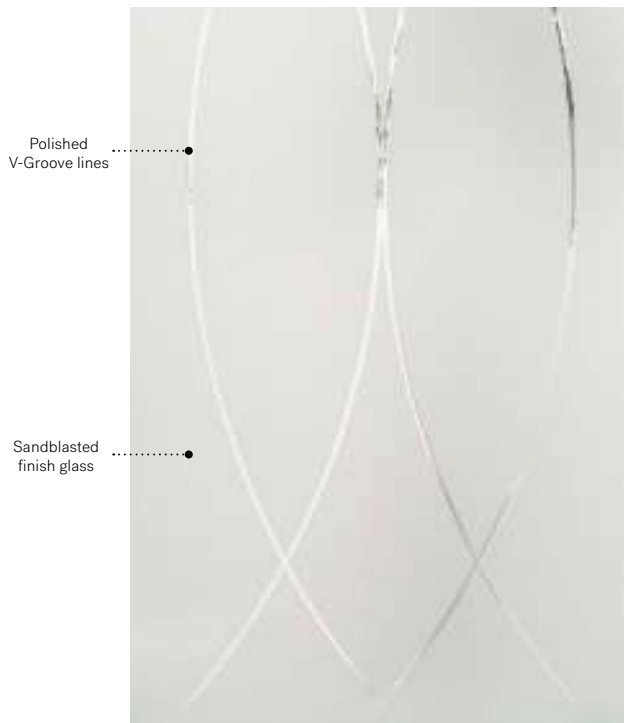

Verso

Soho steel door p.19. Verso 22" x 48" doorglass p.91.

Verso

With its simple and elegant intersecting lines, Verso is a timeless homage to the art of glass cutting.

V-Groove: Polished V-Groove lines on sandblasted finish glass
Frames: Contemporary, NovaPVC or stainable
Sidelites and transoms: Looks great accompanied by sandblasted finish glass
 Available in custom sizes

Winchester

Orleans steel door p.21. Winchester 22" x 48" doorglass p.93. Satin finish glass transom.

Winchester

Classic style doorglass in its simplest form. Sleek and balanced, Winchester offers a rich, contrasting mix of Clear and Satin finish glass with black patina coming. With its elegant beveled clear glass border, Winchester provides both privacy and visibility.