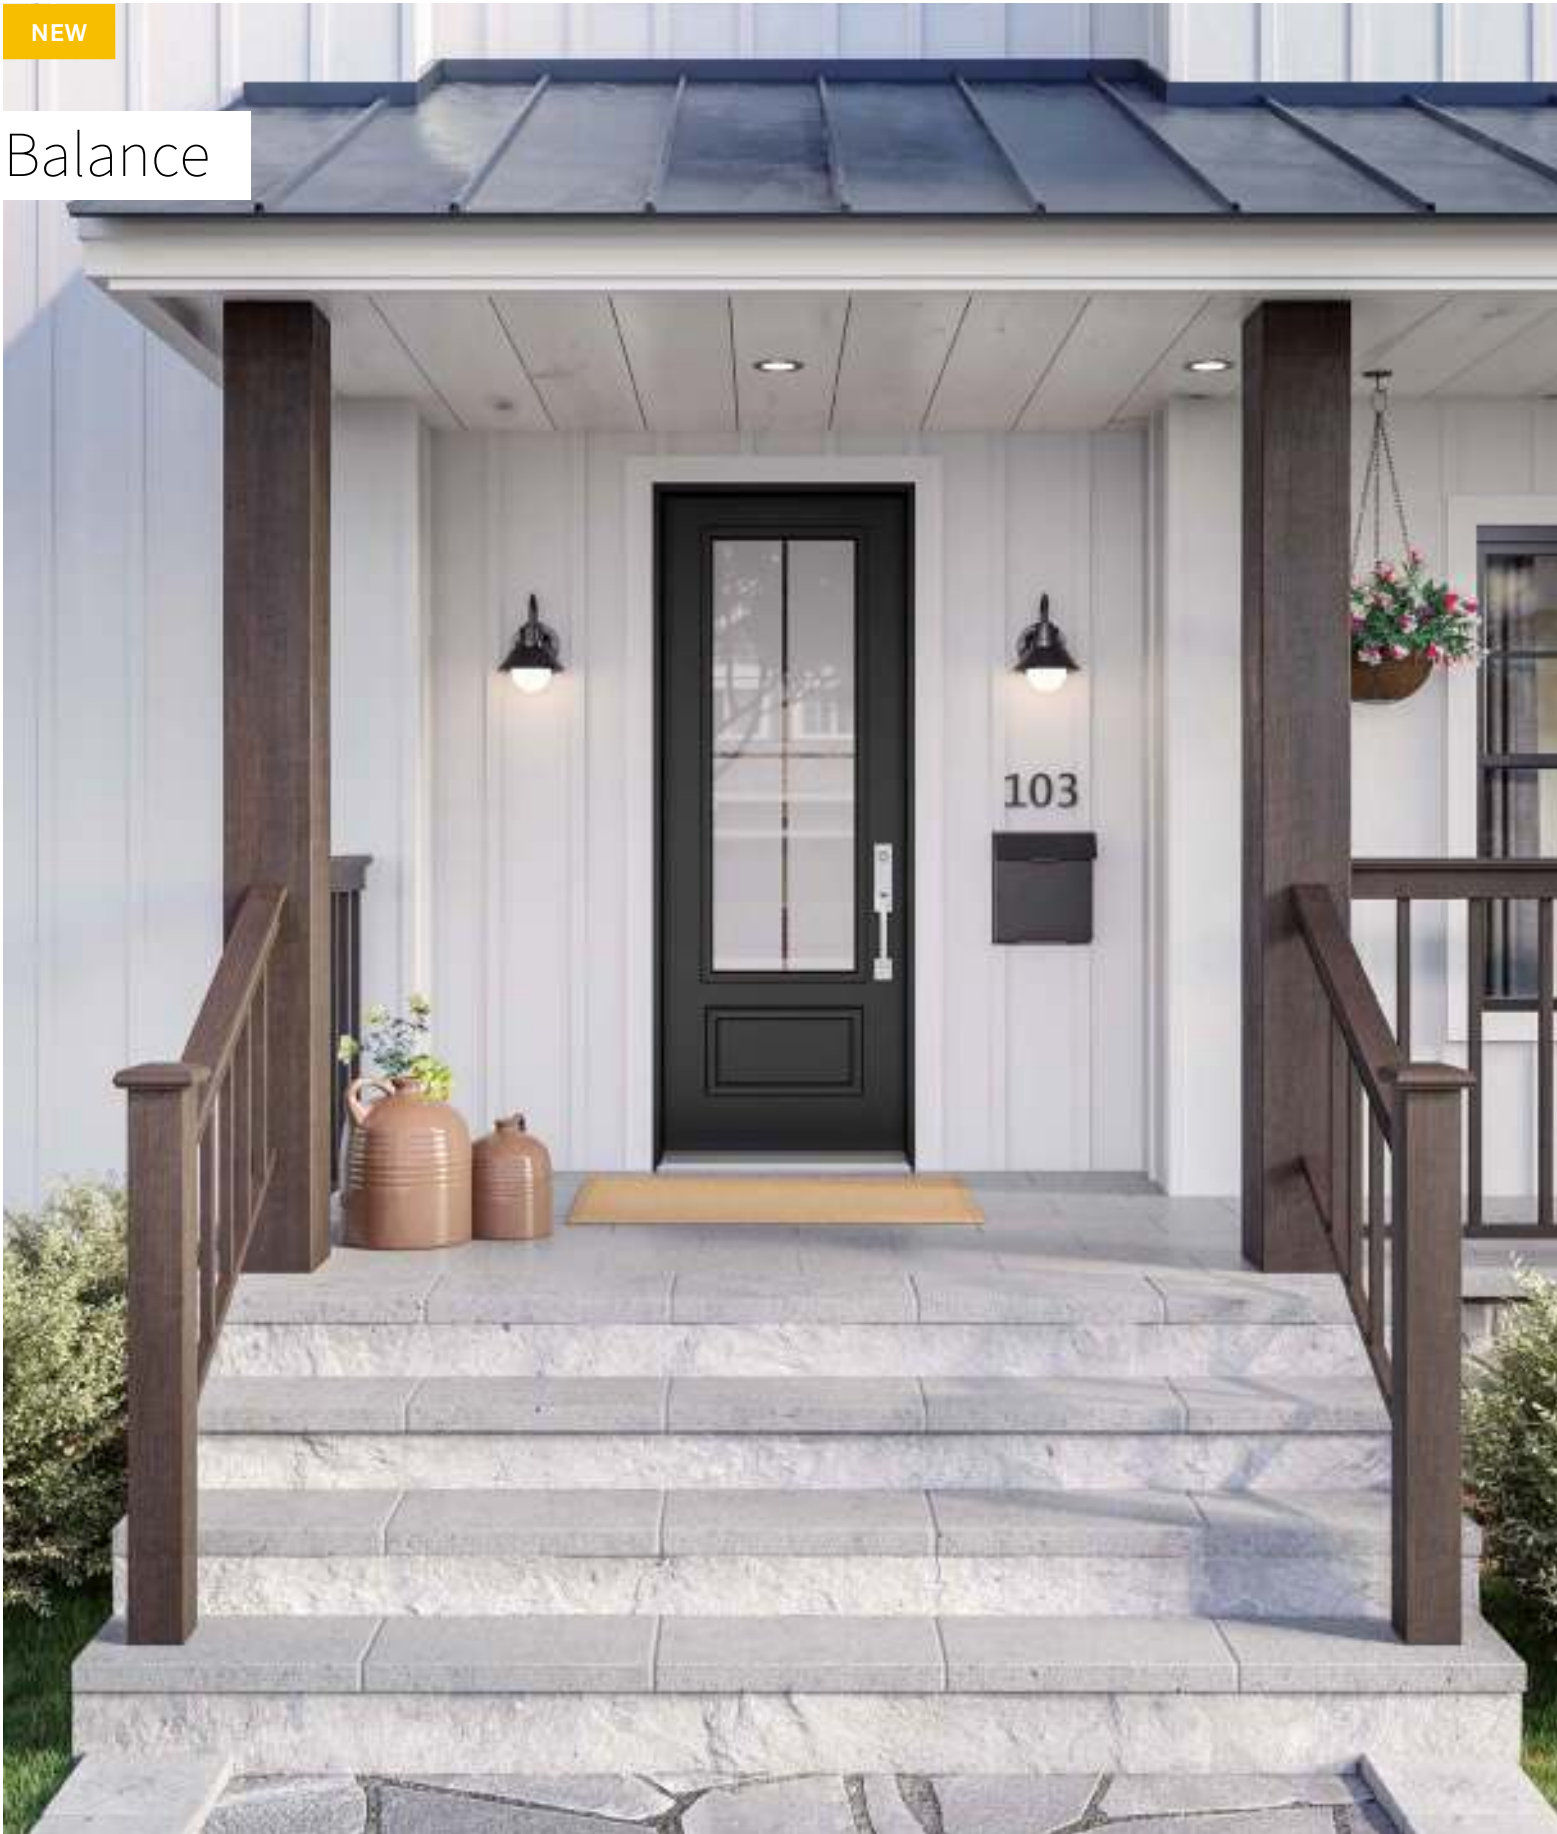

Balance

Soho 2.4 m | 8 ft steel door p.19. Balance 22"×64" doorglass p.63.