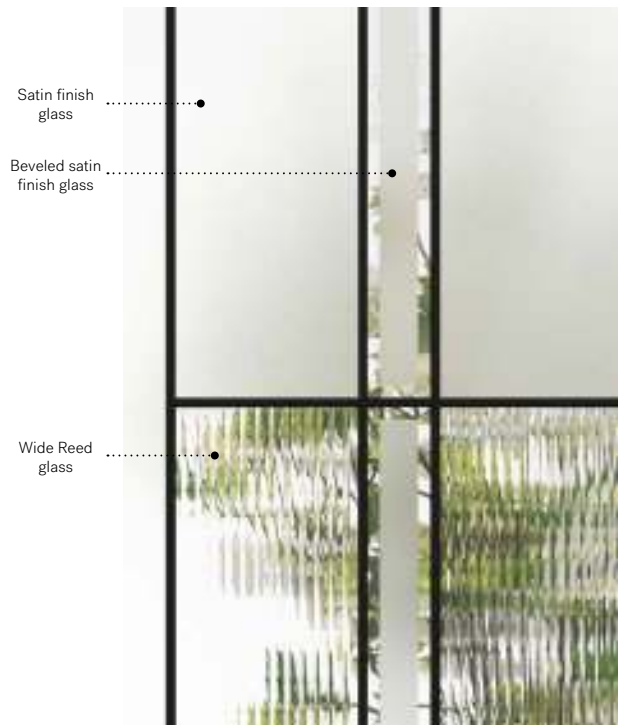

Nobel

A sophisticated looking stained glass designed for today's architectural styles. This model expresses all its nobility thanks to a bold composition and contrasting textures. Nobel will enhance contemporary or classic style single-family homes.

Stained glass: Satin finish glass, beveled satin finish glass and Wide Reed glass
Caming: ¼" wide flat Patina caming
Frames: Contemporary or NovaPVC
Sidelites and transoms: Looks great accompanied by satin finish glass
Available in custom sizes

Privacy level **3/5**
SEMI-PRIVATE

Frames	22"×64"	22"×48"	22"×36"	7"×64"	8"×48"	8"×36"
Contemporary	10-395-060-005	10-395-057-005	10-395-050-005	10-395-005-005	10-395-017-005	10-395-010-005
NovaPVC	10-395-060-001	10-395-057-001	10-395-050-001	10-395-005-001	10-395-017-001	10-395-010-001