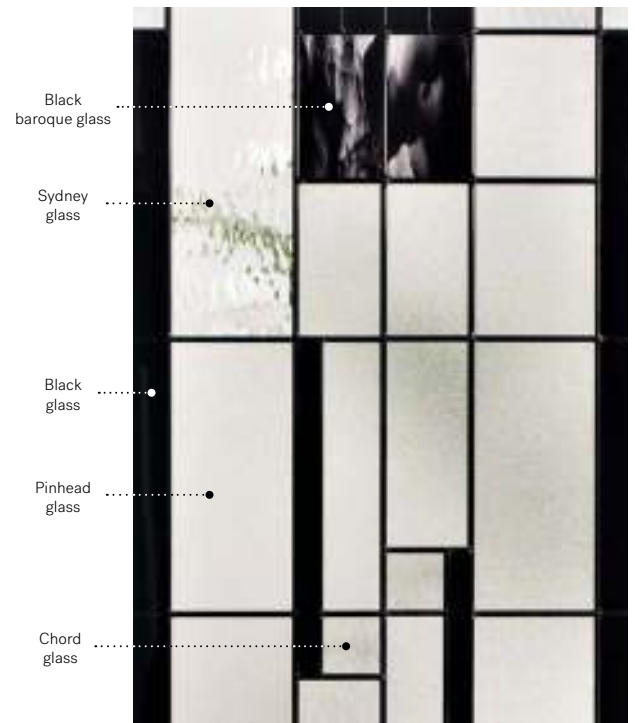

Kallima

Kallima will charm lovers of glass. Characterised by its handmade pieces of blended black and clear glass, the Kallima offers an exclusive look everytime.

Stained glass: Chord glass, Sydney glass, black glass, black Baroque glass and Pinhead glass.

Caming: Patina

Frames: Contemporary, NovaPVC or stainable

Sidelites and transoms: Looks great accompanied by Pinhead glass.

Available in custom sizes

Privacy level

4/5

PRIVATE

Frames 22" x 64"
 Contemporary 10-229-060-009
 NovaPVC 10-229-060-001
 Stainable 10-229-060-003