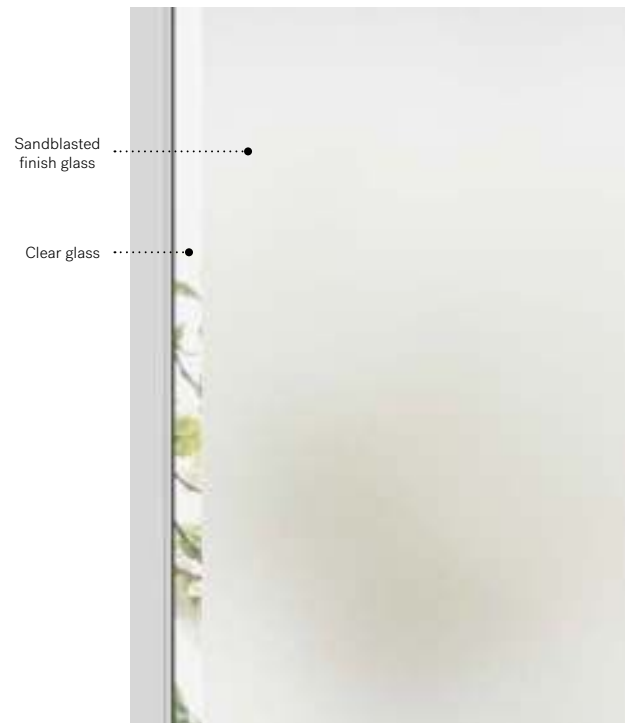

Uno steel door. Side 22" x 64" left doorglass p.55. sandblasted finish glass sidelite.

Side

The Side model combines privacy and visibility thanks to its sandblasted finish glass and subtle clear stripe on one side. This minimalist detail blends in with the simple, asymmetrical volumes of contemporary-style architecture. Side is the perfect choice for townhouses or multi-unit homes. Available in right or left versions.