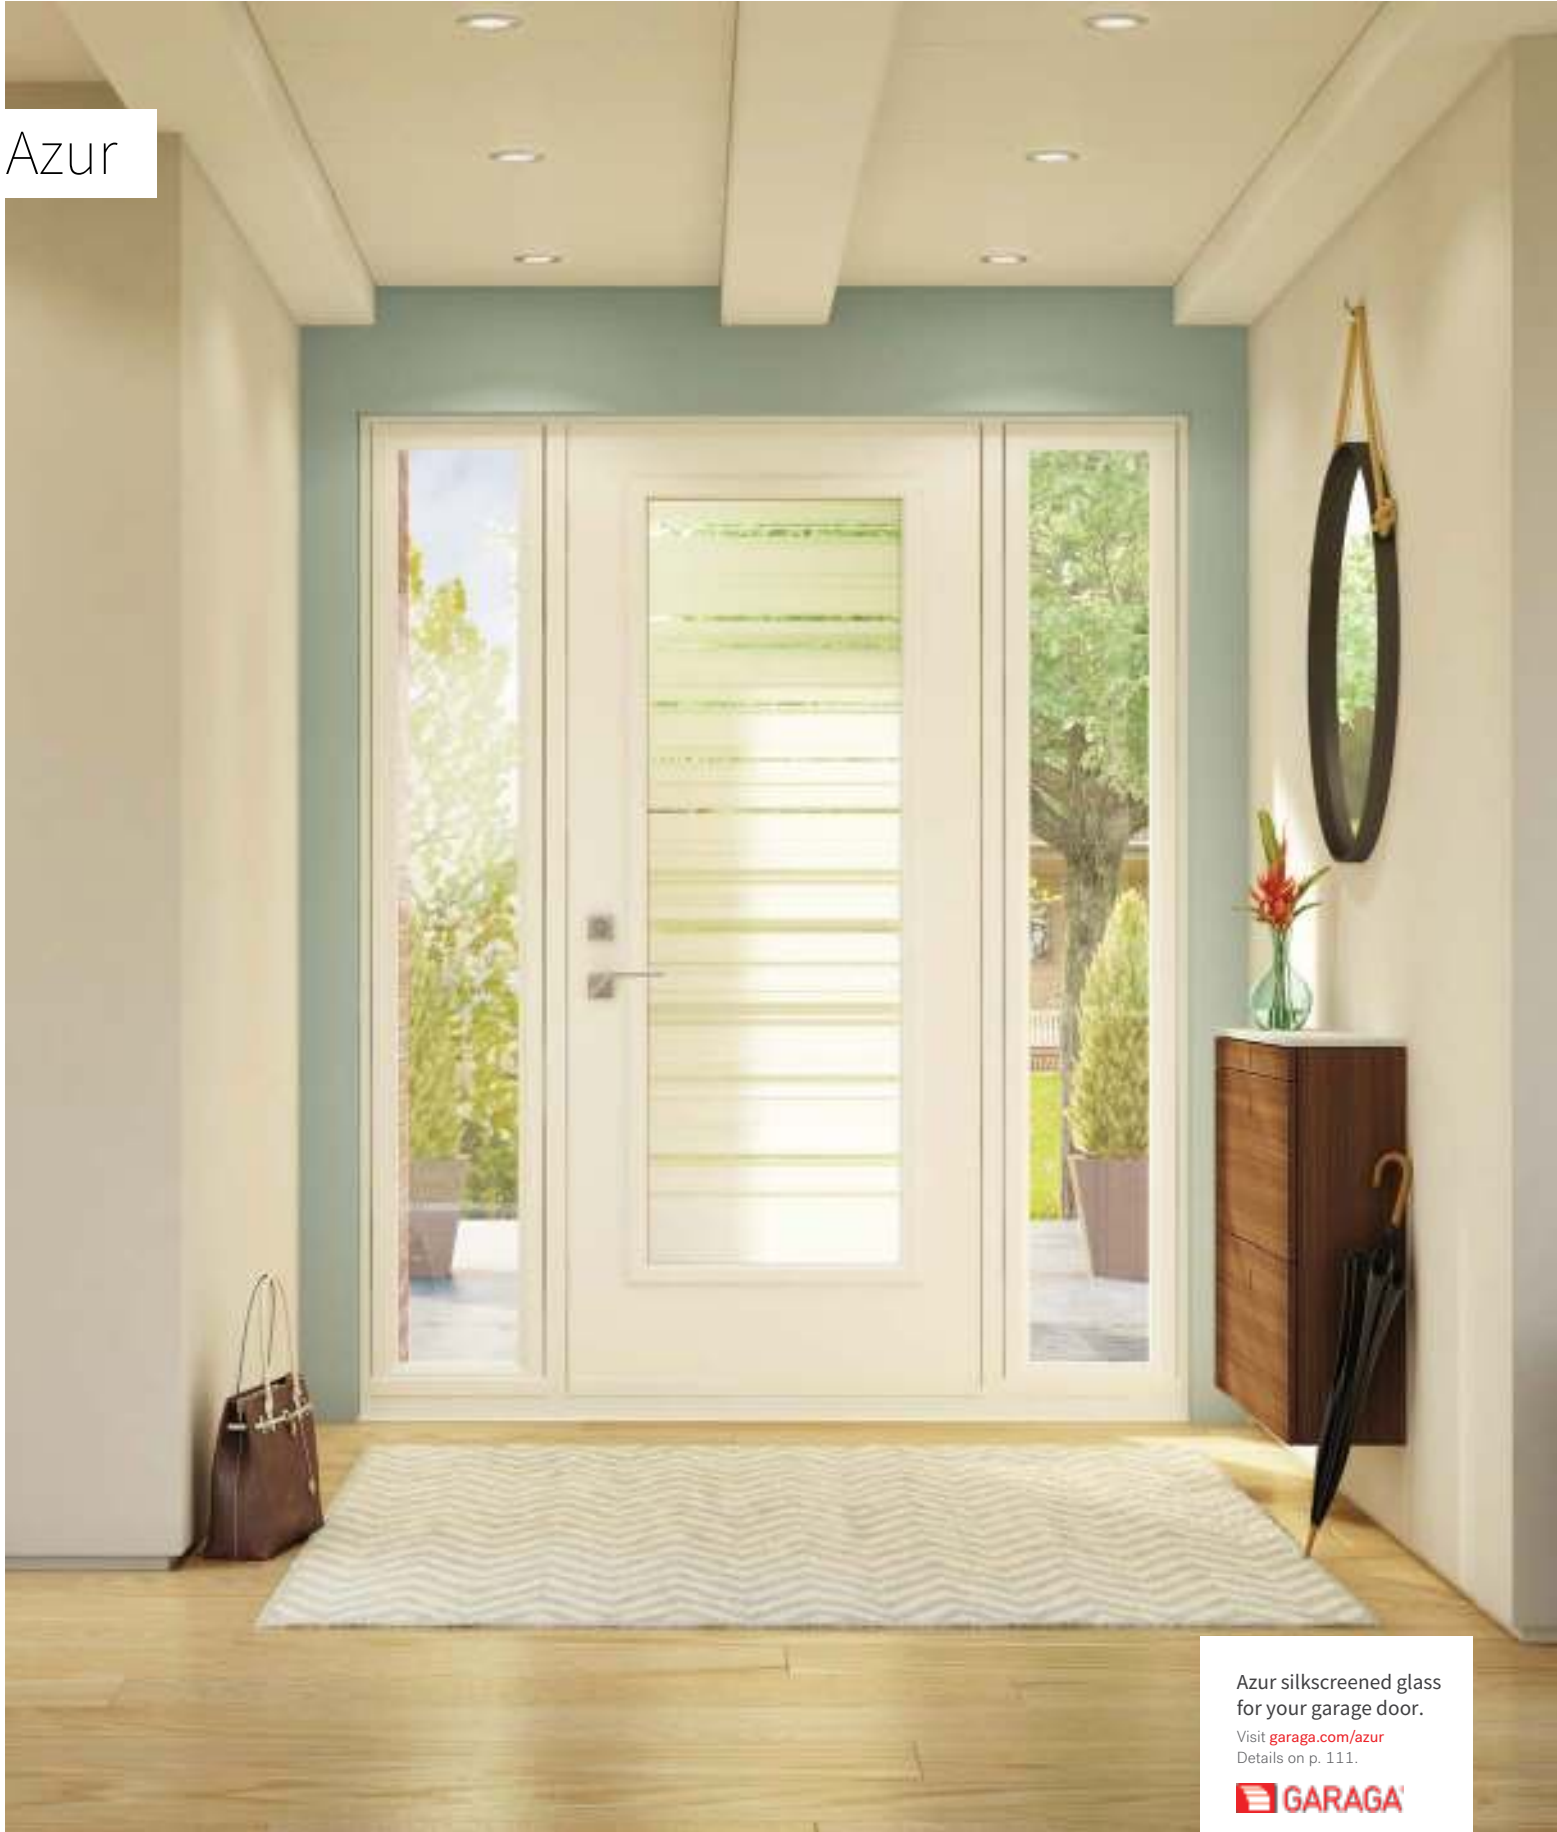

Azur

Azur silkscreened glass
for your garage door.

Visit garaga.com/azur
Details on p. 111.

Uno steel door. Azur 22" x 64" doorglass p.33. clear glass 13 7/8" x 79" sidelites.