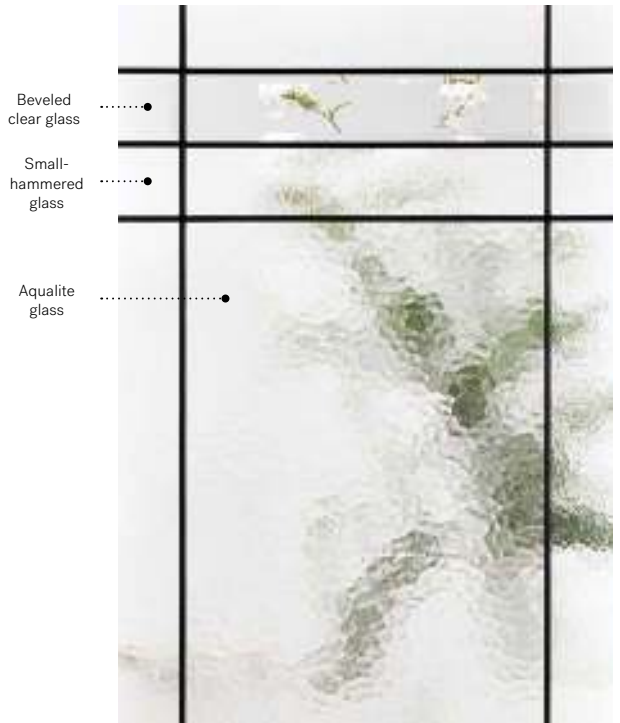

Celeste juxtaposes different types of glass within its patina coming, creating a delicate geometric pattern with a refined and balanced light effect.

Stained glass: Beveled clear glass, Small-hammered glass and Aqualite glass

Caming: Patina

Frames: Contemporary, NovaPVC or stainable

Sidelites and transoms: Looks great accompanied by clear glass

Available in custom sizes

Privacy level

3/5

SEMI-PRIVATE

Frames 22" x 64"