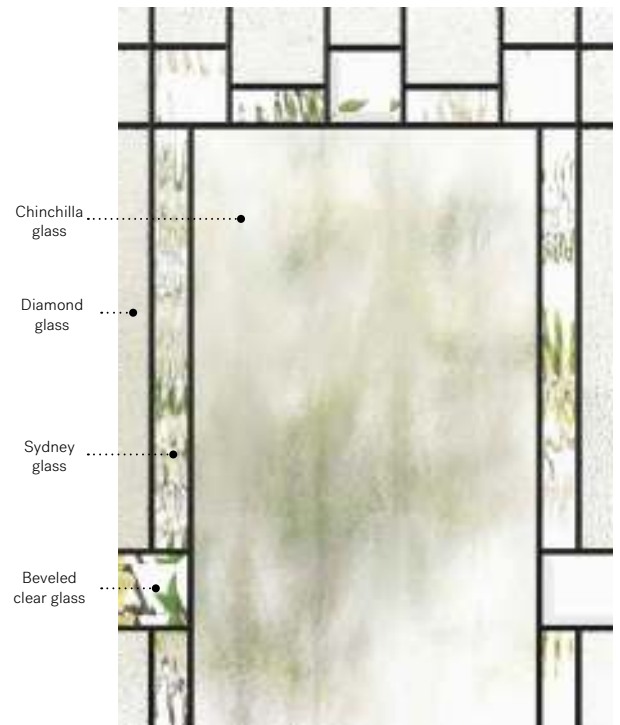

Portrait

This Craftsman style inspired stained glass is made up of textures that evoke the beauty of nature. While the chinchilla glass dances with the sun, its diamond glass fills your entrance with sparkling light.

Stained glass: Chinchilla glass, beveled clear glass, Diamond glass and Sydney glass

Caming: Patina

Frames: Contemporary or NovaPVC

Sidelites and transoms: Looks great accompanied by Chinchilla glass

Available in custom sizes

Privacy level **4/5**
PRIVATE