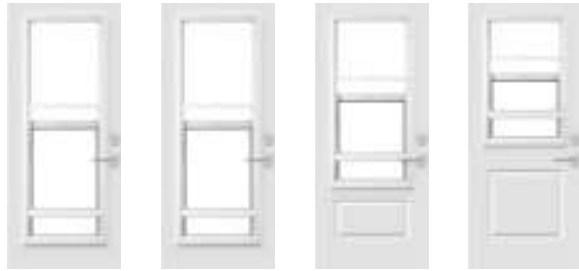

Clear glass — Low E/Argon

- 22"×64" 24-079-060-002
- 20"×64" 24-079-038-002
- 22"×48" 24-079-057-001
- 22"×36" 24-079-050-001