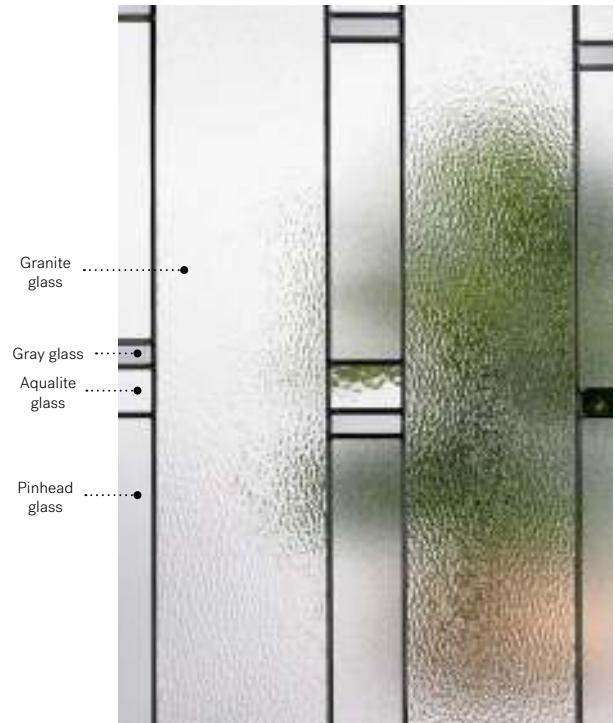

Ophir

Borrowing design cues from Craftsman style stained glass, this unique model is a perfect match with rich and classic stone houses. With its bold mix of strong textures punctuated by gray glass inserts, Ophir will be the centerpiece of your homes facade.

Stained glass: Aqualite glass, gray glass, Granite glass and Pinhead glass
Caming: Zinc or patina
Frames: Contemporary or NovaPVC
Sidelites and transoms: Looks great accompanied by Pinhead glass
Available in custom sizes

Privacy level

4/5
PRIVATE

		Zinc	Pat.
Contemporary	10-388-060	002	005
NovaPVC	10-388-060	001	004

		Zinc	Pat.
Contemporary	10-388-057	002	005
NovaPVC	10-388-057	001	004

		Zinc	Pat.
Contemporary	10-388-050	002	005
NovaPVC	10-388-050	001	004

		Zinc	Pat.
Contemporary	10-388-259	002	005
NovaPVC	10-388-259	001	004

		Zinc	Pat.
Contemporary	10-388-260	002	004
NovaPVC	10-388-260	001	003

		Zinc	Pat.
Contemporary	10-388-005	002	005
NovaPVC	10-388-005	001	004

		Zinc	Pat.
Contemporary	10-388-017	002	004
NovaPVC	10-388-017	001	003

		Zinc	Pat.
Contemporary	10-388-010	002	005
NovaPVC	10-388-010	001	004