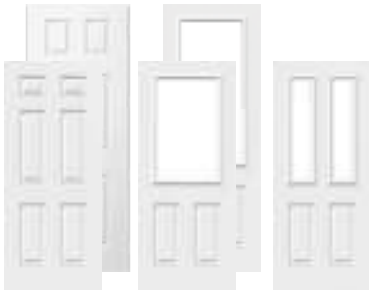

Available options

79" door 95" door
79" door 22" x 36" doorlite
79" door 8" x 36" doorlites