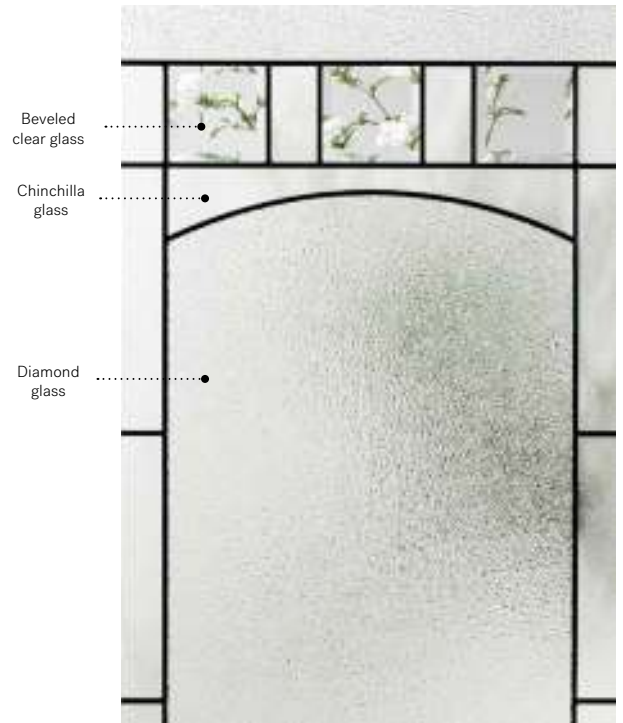

Bistro

With its arched central piece crowned by beveled clear glass, Bistro offers a consistently classic and natural look. Bistro will rejuvenate any exterior.

Stained glass: Chinchilla glass, beveled clear glass and Diamond glass

Caming: Zinc or Patina

Frames: Contemporary, NovaPVC or stainable

Sidelites and transoms: Looks great accompanied by Chinchilla glass

Available in custom sizes

Privacy level **3/5**
SEMI-PRIVATE

Frames	22"×64"	22"×48"	22"×36"	22"×17"	22"×14 7/16"
Contemporary	10-258-060-010 012	10-258-057-011 013	10-258-050-011 013	10-258-259-007 009	10-258-260-007 001
NovaPVC	10-258-060-009 001	10-258-057-010 001	10-258-050-010 001	10-258-259-005 001	10-258-260-006 008
Stainable	10-258-060-011 005	10-258-057-012 005	10-258-050-012 006	10-258-259-008 004	N/A