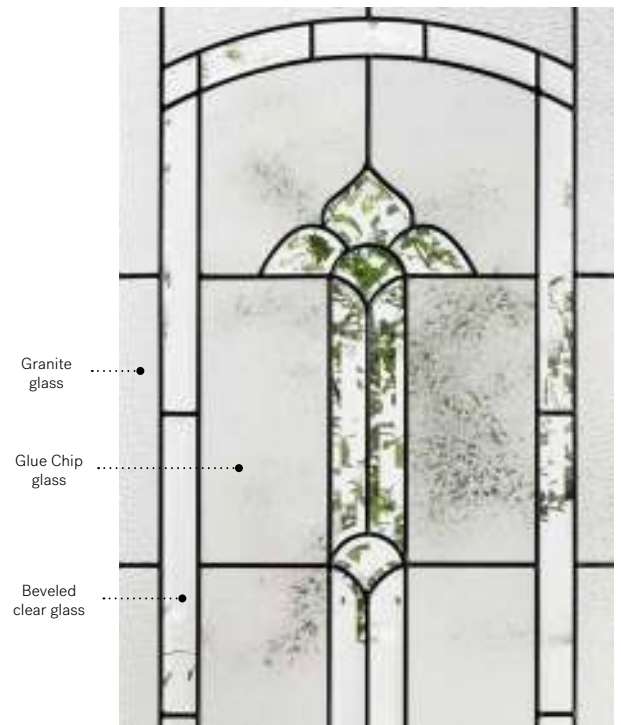

Caming: Zinc or Patina

Frames: NovaPVC or stainable

Sidelites and transoms: Looks great accompanied by Granite glass

Available in custom sizes

Privacy level

2/5

SEMI-PRIVATE

Frames 22" x 64"