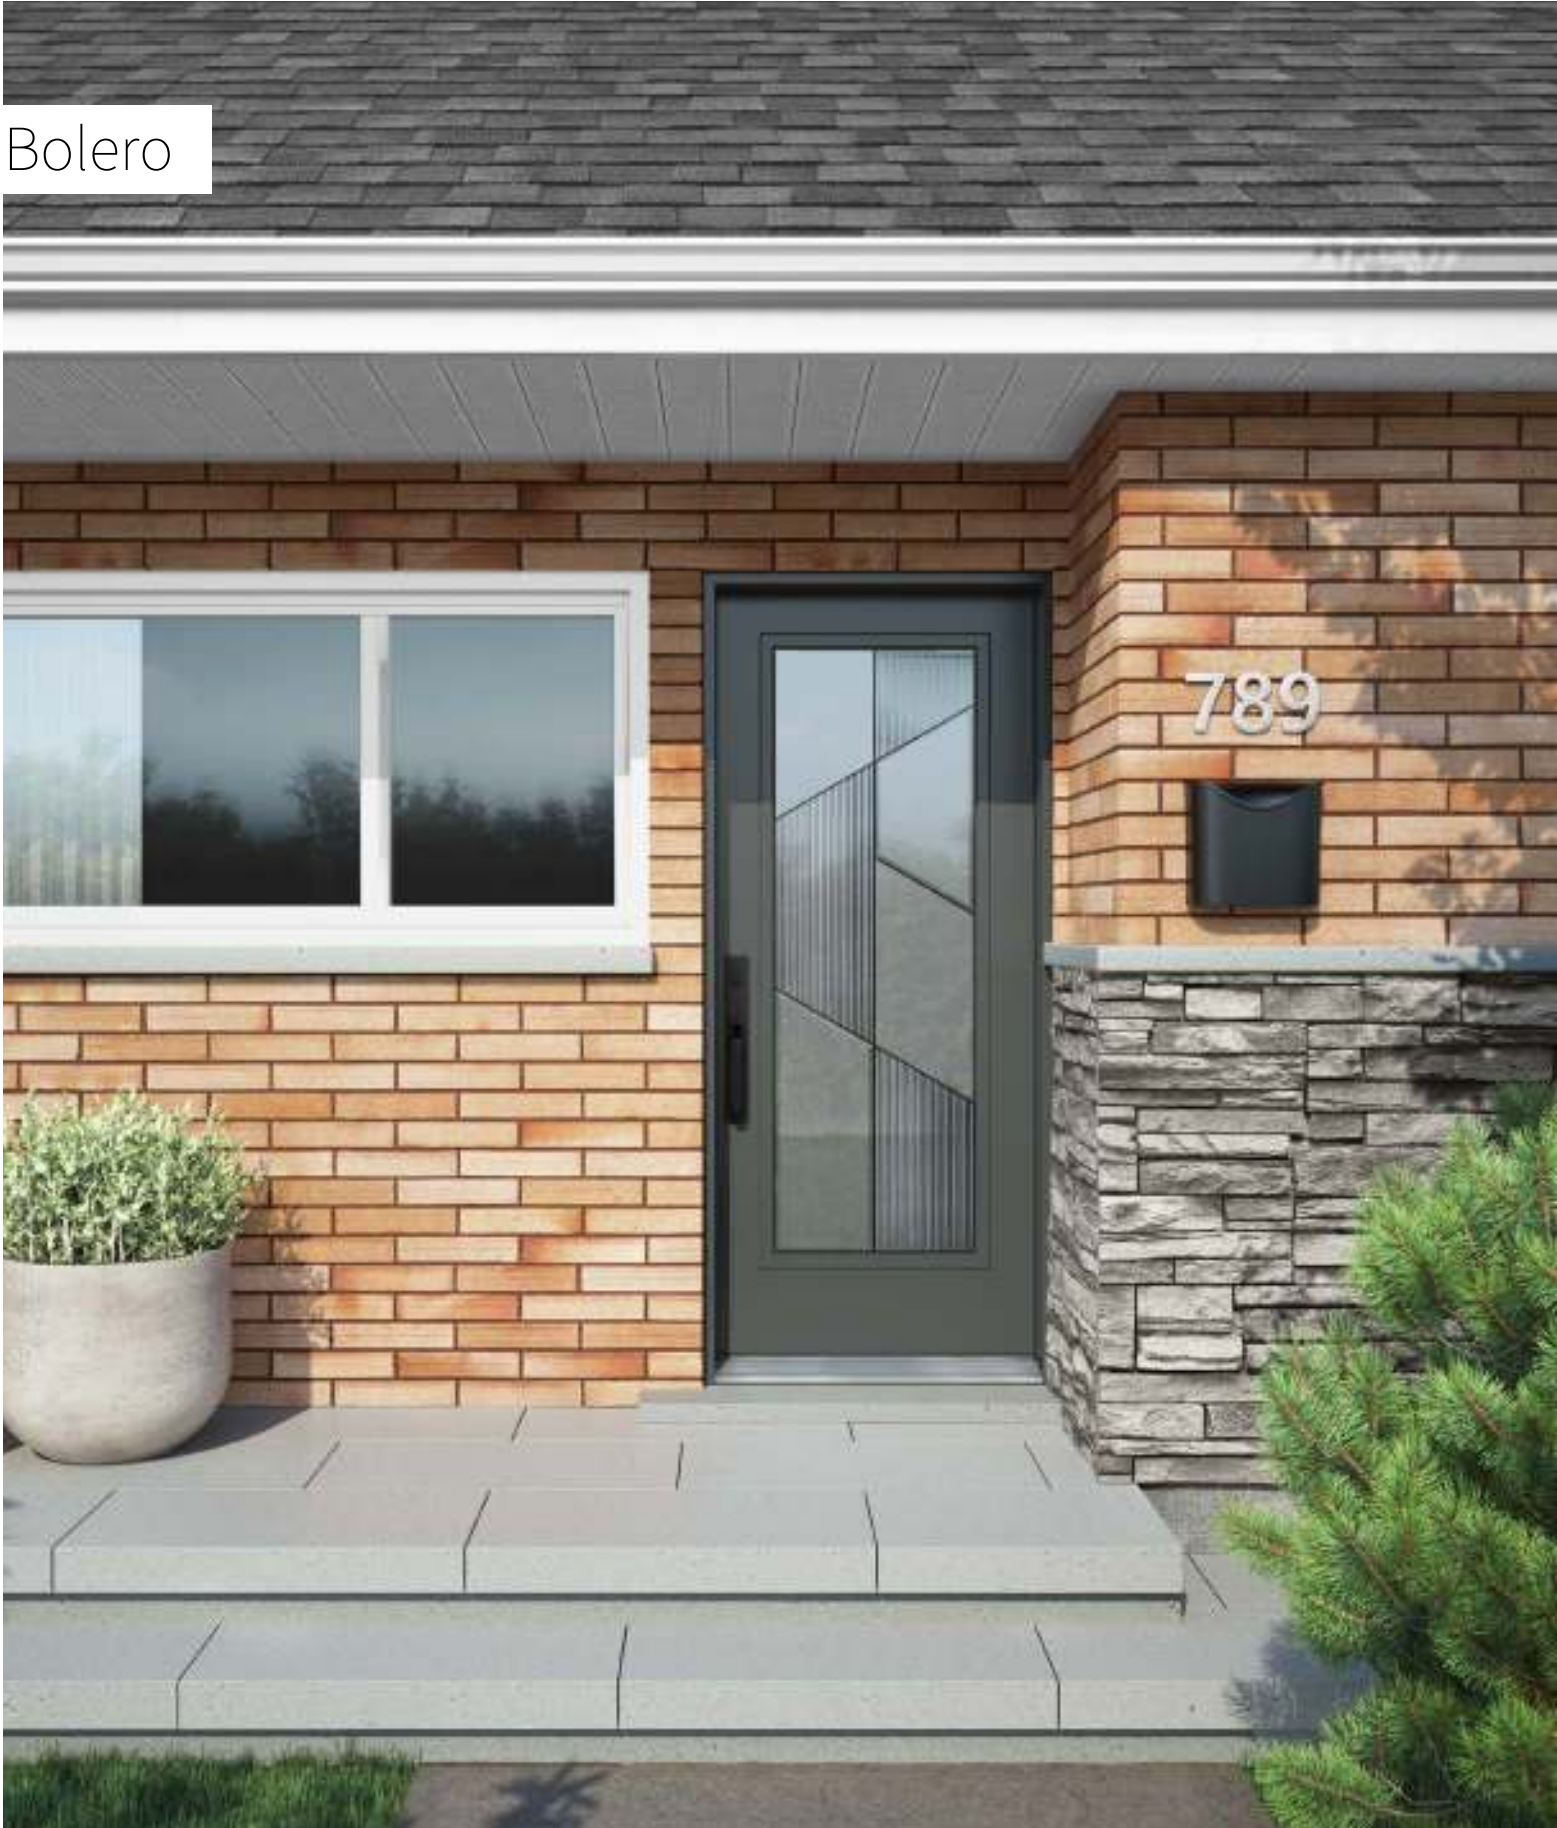

Bolero

Uno steel door. Bolero 22" x 64" doorglass p.37.

Bolero

A dance of retro and modern textures assembled in dynamic geometric shapes. With its daring composition that will not go unnoticed, Bolero sets the tone for your “mid-century modern” or contemporary style home and pairs perfectly with your Scandinavian-inspired furniture and accessories.