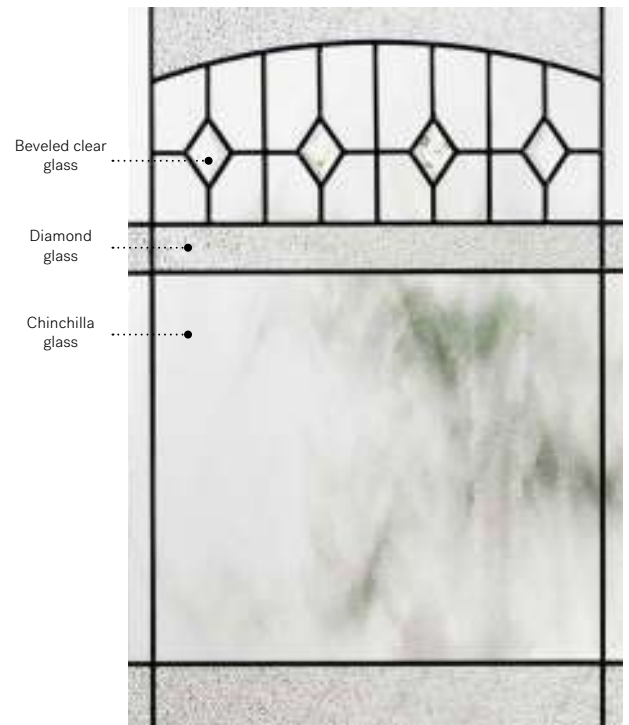

13 7/8" x 79" tip-to-tip
 Contemporary 10-229-211-001

Liano

Orleans steel door p.21. Liano 22"×48" doorglass p.79. Chinchilla glass 13 7/8"×79" sidelites.

Liano

Stylish and warm, Liano is both classic and minimalist. Enjoy a sparkling light effect in your entryway thanks to the beveled diamonds in its camber top.

Stained glass: Chinchilla glass, beveled clear glass and Diamond glass

Caming: Patina

Frames: Contemporary, NovaPVC or stainable

Sidelites and transoms: Looks great accompanied by Chinchilla glass

Available in custom sizes