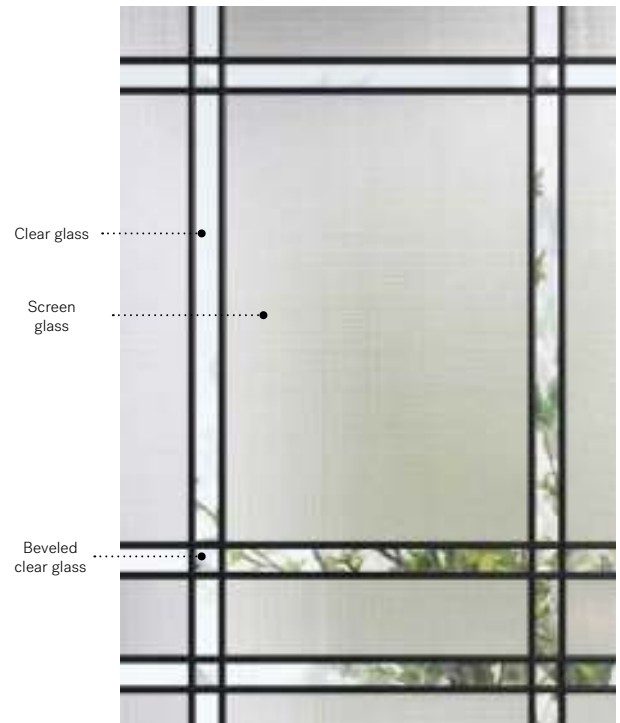

Crystal

Orleans steel door p.21. Crystal 22"×48" doorglass with 8"×48" sidelite p.73.

NEW

Crystal

Crystal offers a harmonious balance between country and contemporary styles thanks to its composition of Screen glass, clear perpendicular lines and elegant beveled squares. This model adds a modern touch to classic-style homes with stone or brick facades.

Stained glass: Screen glass, clear glass, beveled clear glass
Caming: Patina
Frames: Contemporary or NovaPVC
Sidelites and transoms: Looks great accompanied by Screen glass
 Available in custom sizes

Privacy level **3/5**
 SEMI-PRIVATE