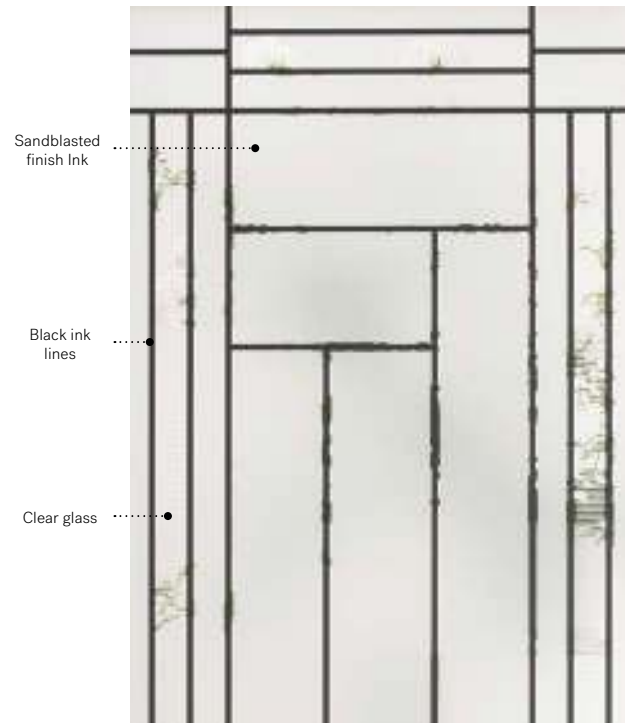

Louisbourg

Louisbourg's elegant geometry evokes glass etchings. The asymmetrical grid creates a striking dynamic composition.

Silkscreened glass: sandblasted finish ink and black ink

Frames: Contemporary or NovaPVC

Sidelites and transoms: Looks great accompanied by sandblasted finish glass

Privacy level

4/5

PRIVATE