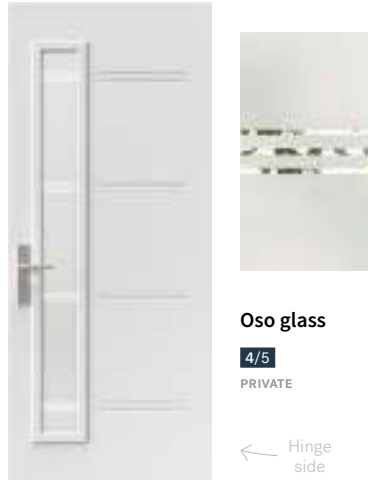

Suggested frame profile
Contemporary

Dimensions
31 3/4", 33 3/4", 35 3/4" x 79"
33 3/4", 35 3/4" x 84"

79" door 79" door
7" x 64"
doorlite

Era embossment

Oso glass

4/5
PRIVATE

Hinge side

Oso